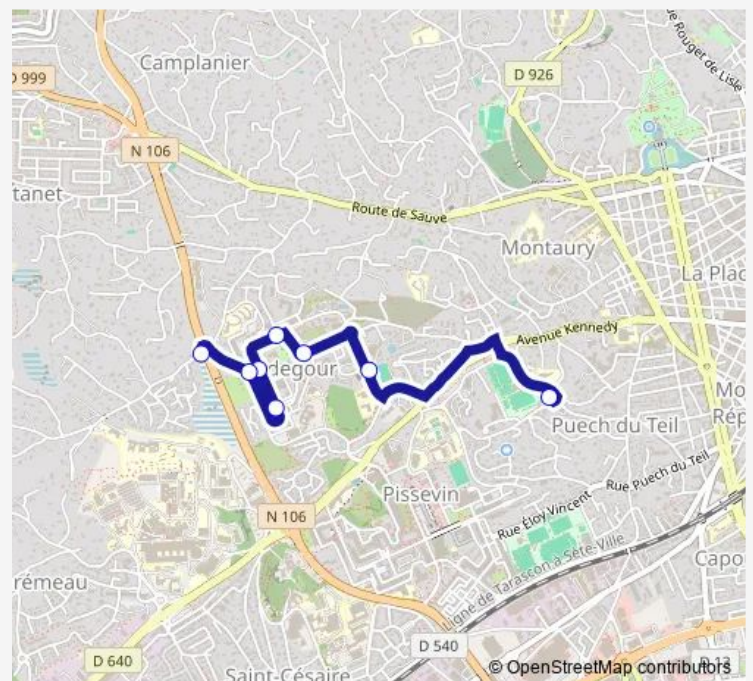

Direction

Jules Verne — Romarins

8 stops

[Open route schedule](#)

Jules Verne

Paul Marcellin

Newton

Archimede

Avogadro

Thales

Galilee

Romarins

Route schedule

Jules Verne — Romarins

Monday 12:10-17:35

Tuesday 11:10-17:35

Wednesday 12:10-16:35

Thursday 12:10-17:35

Friday 12:10-17:35

Saturday —

Sunday —

Route info

Direction: Jules Verne

Stops: 8

Trip Duration: 0 hour 11 min

Direction

Romarins — Jules Verne

8 stops

[Open route schedule](#)

Romarins

Galilee

Avogadro