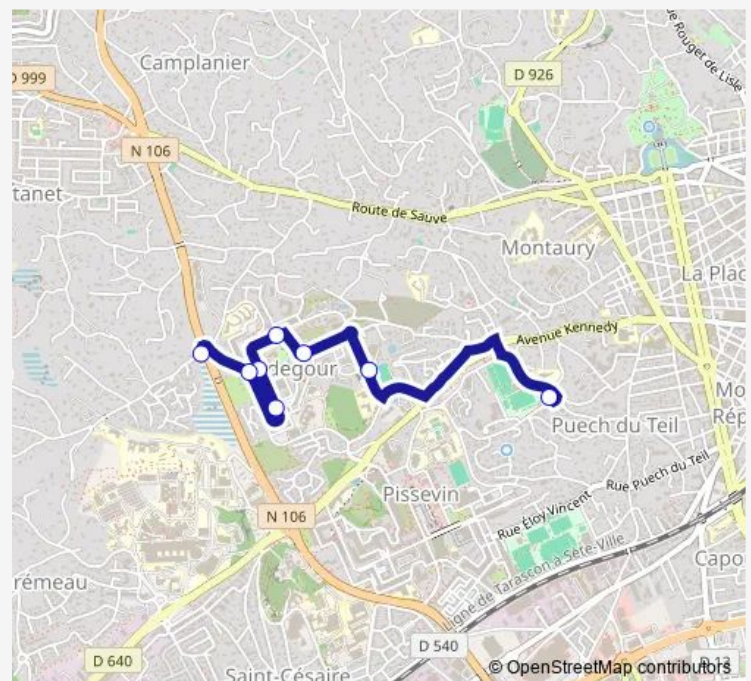

Bus 104 Romarins - Condorcet /J. Verne[Go to website](#)**Direction**

Jules Verne — Romarins

8 stops

[Open route schedule](#)

Jules Verne

Paul Marcellin

Newton

Archimede

Avogadro

Thales

Galilee

Romarins

Route schedule

Jules Verne — Romarins

Monday 12:10-17:35

Tuesday 11:10-17:35

Wednesday 12:10-16:35

Thursday 12:10-17:35

Friday 12:10-17:35

Saturday —

Sunday —

Route info

Direction: Jules Verne

Stops: 8

Trip Duration: 0 hour 11 min

104 — Romarins - Condorcet /J. Verne

Direction

Romarins — Jules Verne

8 stops

[Open route schedule](#)

Romarins

Galilee