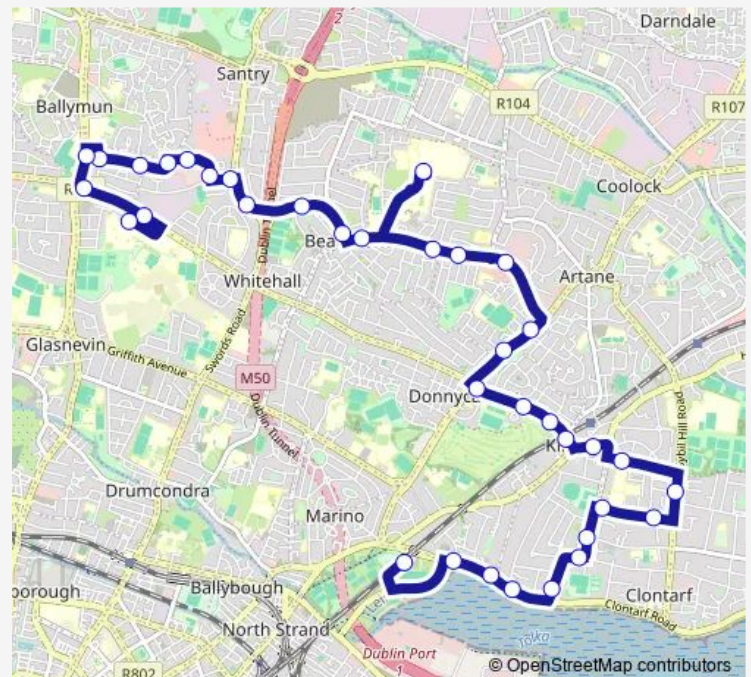

Thursday 06:47-21:10

Friday 06:47-21:10

Saturday 07:05-21:10

Sunday 09:00-21:10

Route info

Direction: Clontarf Road Station

Stops: 36

Trip Duration: 0 hour 50 min

104 — Clontarf Station - DCU (The Helix)

Beaumont Hospital

Coolgreena Road

Shantalla Road

Ellenfield Road

Swords Road

Shanowen Road

Shanliss Road

Tuesday 07:00-21:20

Wednesday 07:00-21:20

Thursday 07:00-21:20

Friday 07:00-21:20

Saturday 08:15-21:20

Sunday 09:15-21:20

Route info

Direction: DCU Helix

Stops: 36

Trip Duration: 0 hour 51 min

Blackheath Park

Blackheath Grove

Seafield Road West

Clontarf Castle

Victoria Road

Castle Avenue