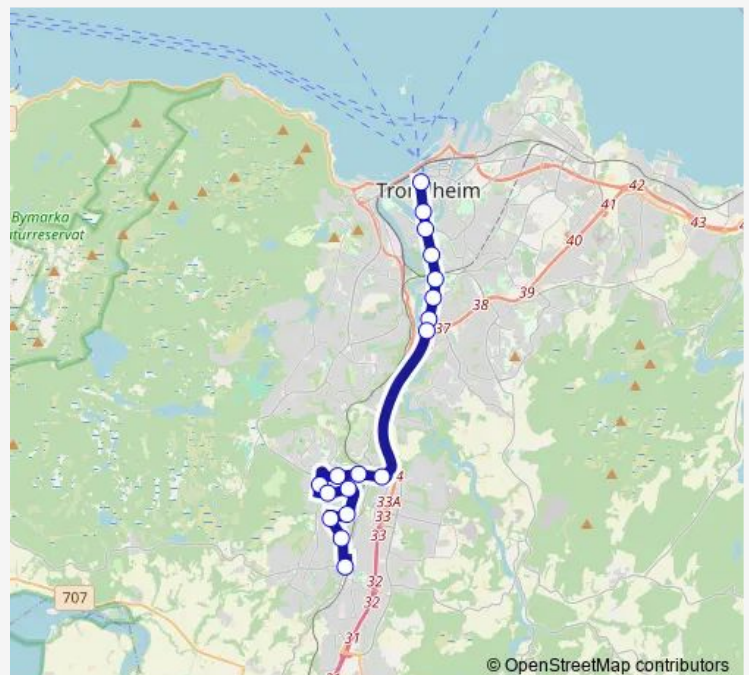

Bjørndalstoppen

Husebytunet

Saupstadsenteret

Casper Lundes veg

Midteggen

Skyttervegen

Lyngvegen

Heimdal stasjon

Route schedule

Dronningens gate — Heimdal stasjon

Monday 03:00

Tuesday 25:00-02:00⁺¹

Wednesday 03:00-02:00⁺¹

Thursday 03:00-02:00⁺¹

Friday 03:00-02:30⁺¹

Saturday 03:00-02:30⁺¹

Sunday 03:00-02:00⁺¹

Route info

Direction: Dronningens gate

Stops: 18

Trip Duration: 0 hour 24 min

© OpenStreetMap contributors

■ 104 — Nattbuss Kolstad/Heimstad

BusMaps