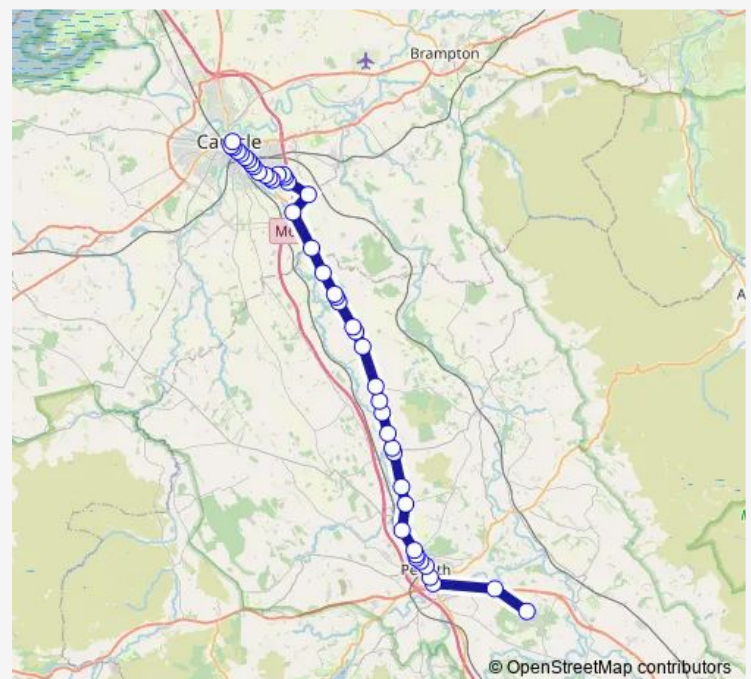

Thursday —

Friday 21:15-23:45

Saturday 21:15-23:45

Sunday —

Route info

Direction: Whinfell Forest Center Parcs

Stops: 42

Trip Duration: 0 hour 51 min