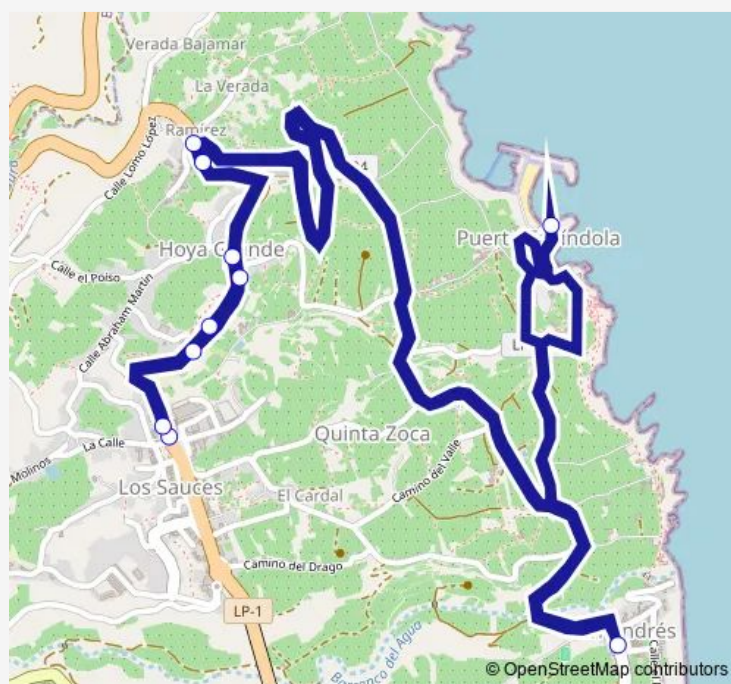

Bus 104 Circular Los Sauces - San Andrés - Puerto espíndola

[Go to website](#)

Direction

Sauces - Iglesia Monserrat A — Sauces - Iglesia Monserrat B

10 stops

[Open route schedule](#)

Sauces - Iglesia Monserrat A

Centro Salud A

EL Morro A

Bajamar A

SAN Andrés

Puerto Espíndola

Bajamar B

EL Morro B

Centro Salud B

Saturday —

Sunday —

Route info

Direction: Sauces - Iglesia Monserrat A

Stops: 10

Trip Duration: 0 hour 14 min

104 Bus time schedules and route maps are available in an offline PDF at busmaps.com. Use the busmaps.com website to see live bus times, train schedule or subway schedule, and step-by-step directions for all public transit in Barlovento