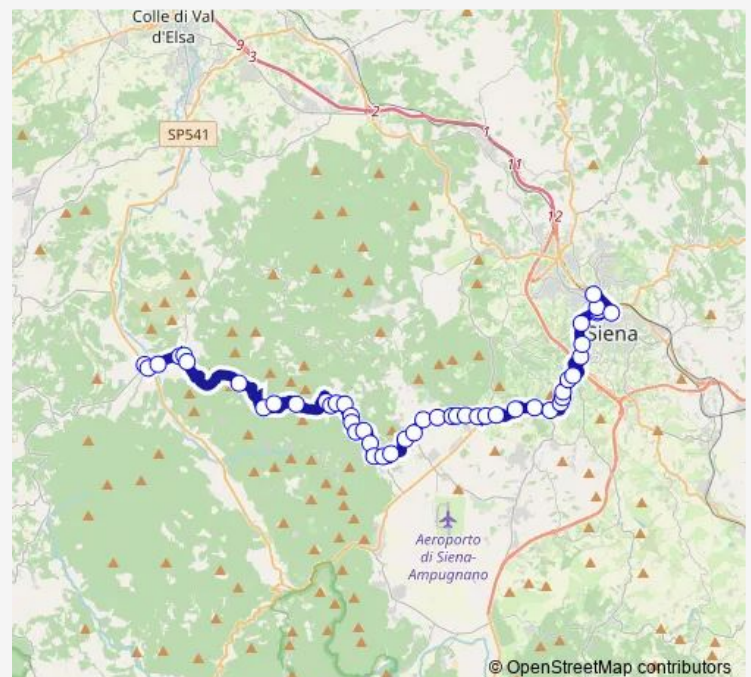

Casa Bassa

Volte Basse

Bivio Matteotti

Route schedule

Piazza Gramsci — Ancaiano

Monday	11:00
Tuesday	11:00
Wednesday	11:00
Thursday	11:00
Friday	11:00
Saturday	11:00
Sunday	—

Route info

Direction: Piazza Gramsci

Stops: 41

Trip Duration: 0 hour 35 min

Santa Giuditta

Pian Del Ponte

Swisel -

Bivio Toiano

Ponte Allo Spino

La Pieve