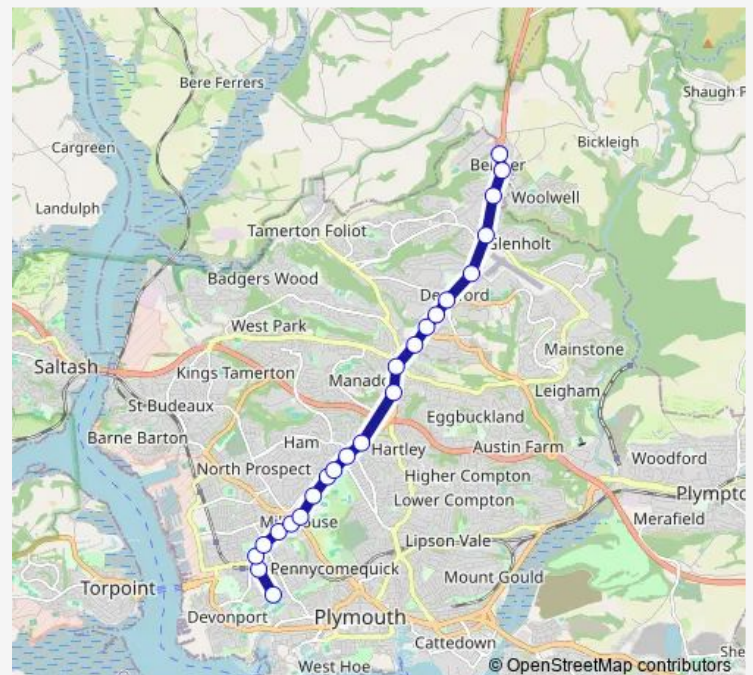

Thursday 15:35

Friday 15:35

Saturday —

Sunday —

Route info

Direction: Paradise Road Dhs Boys

Stops: 23

Trip Duration: 0 hour 40 min

■ 104 — DHS Boys - Roborough

Roborough Footbridge

Roborough By-pass

Direction

Roborough Bypass — Paradise Road Dhs Boys

24 stops

[Open route schedule](#)

Roborough Bypass

Charlton Road

Crownhill Low Level

Great Berry Road

Superstore

Weston Park Road

Peverell Corner

Venn Lane

Milehouse Park & Ride

Milehouse Road East

Milehouse Road West

Ford Hill Top

Stoke Village

Devonport Road Railway Bridge

Garfield Terrace

Paradise Road Dhs Boys

Route schedule