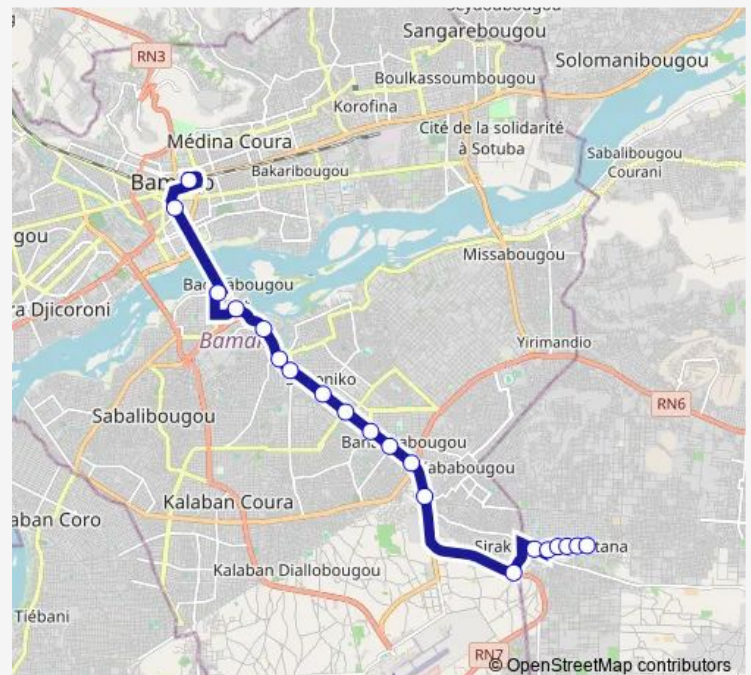

Bus 104 Sotrama 104 : Worocourou ⇌ Sirakoro Neguetana

[Go to website](#)

Direction

Woro-Cours Sirakoro Place — Sirakoro Terminus

20 stops

[Open route schedule](#)

Woro-Cours Sirakoro Place

Cathédrale

Clinique Da

Sirakoro Terminus

Route schedule

Woro-Cours Sirakoro Place — Sirakoro Terminus

Monday 07:27

Tuesday 07:27

Wednesday 07:27

Thursday 07:27

Friday 07:27

Saturday 07:27

Sunday 07:27

Route info

Direction: Woro-Cours Sirakoro Place

Stops: 20

Trip Duration: 1 hour 19 min

Direction

Sirakoro Terminus — Arrêt Garantiguibougou

18 stops

[Open route schedule](#)

Sirakoro Terminus

Sirakoro Sougou Da

Baba Fofana Ka Tournant

Sirakoro Sirafara

Hôtel Faso