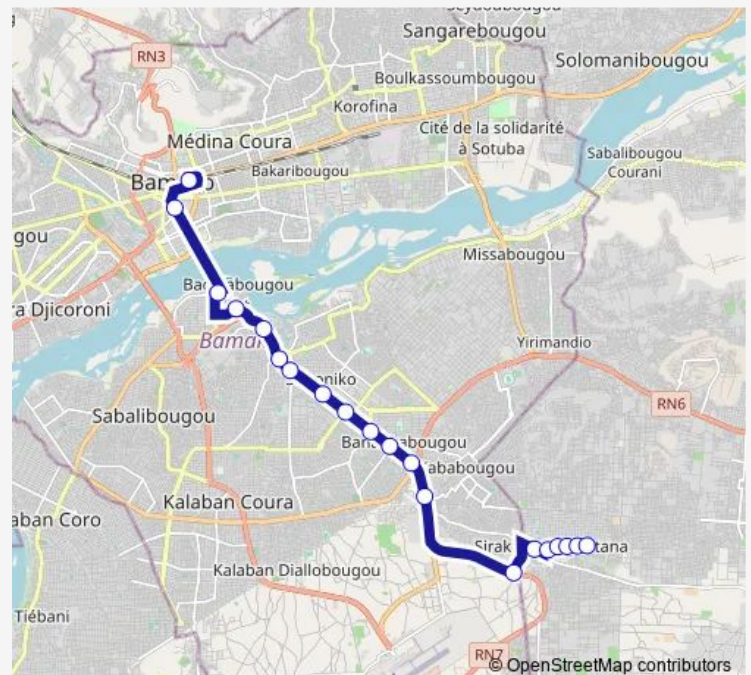

Bus 104 Sotrama 104 : Worocourou ⇌ Sirakoro Neguetana

[Go to website](#)

Direction

Woro-Cours Sirakoro Place — Sirakoro Terminus

20 stops

[Open route schedule](#)

Woro-Cours Sirakoro Place

Cathédrale

Clinique Da

Sirakoro Terminus

Route schedule

Woro-Cours Sirakoro Place — Sirakoro Terminus

Monday 07:27

Tuesday 07:27

Wednesday 07:27

Thursday 07:27

Friday 07:27

Saturday 07:27

Sunday 07:27

Route info

Direction: Woro-Cours Sirakoro Place

Stops: 20

Trip Duration: 1 hour 19 min

Direction

Sirakoro Terminus — Arrêt Garantiguibougou

18 stops

[Open route schedule](#)

Sirakoro Terminus

Sirakoro Sougou Da

Baba Fofana Ka Tournant

Sirakoro Sirafara

Hôtel Faso