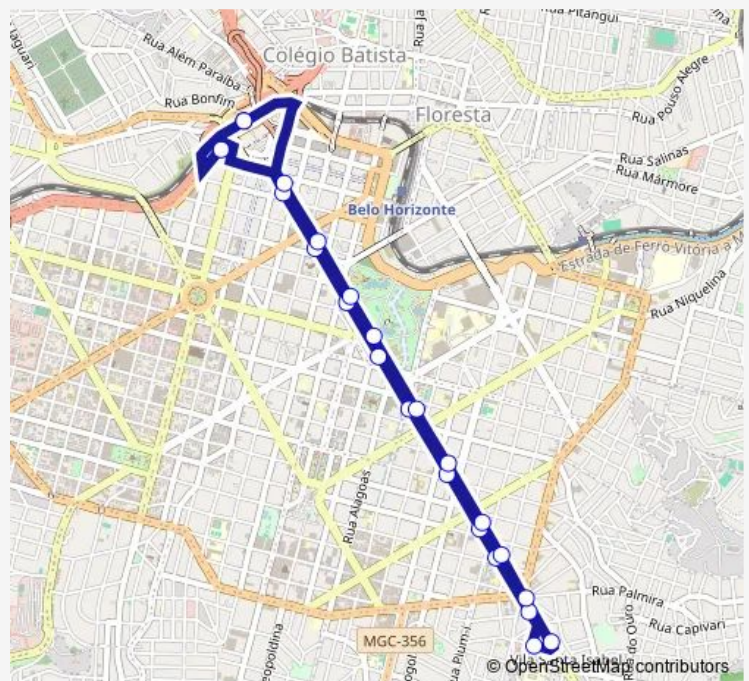

Bus 104 Estação Lagoinha / Avenida

[Go to website](#)

Direction

Avenida Do Contorno 11671 — Avenida Do Contorno 11671

23 stops

[Open route schedule](#)

Avenida Do Contorno 11671

Avenida Do Contorno 11530

Avenida Afonso Pena 1421

Avenida Afonso Pena 1149

Avenida Afonso Pena 749

Route schedule

Avenida Do Contorno 11671 — Avenida Do Contorno 11671

Monday 05:40-22:40

Tuesday 05:40-22:40

Wednesday 05:40-22:40

Thursday 05:40-22:40

Friday 05:40-22:40

Saturday 06:00-22:45

Sunday —

Route info

Direction: Avenida Do Contorno 11671

Stops: 23

Trip Duration: 0 hour 24 min

104 — Estação Lagoinha / Avenida

Avenida Afonso Pena 367

Avenida Do Contorno 11671

104 Bus time schedules and route maps are available in an offline PDF at busmaps.com. Use the busmaps.com website to see live bus times, train schedule or subway schedule, and step-by-step directions for all public transit in Belo Horizonte