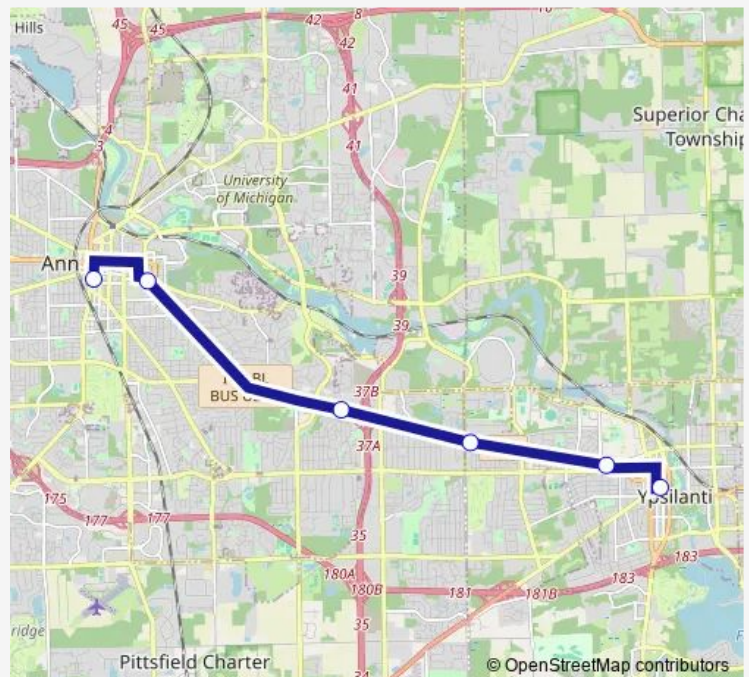

### Direction

YTC - Stop 2 — BTC - Fourth Ave Stop 9

6 stops

[Open route schedule](#)

YTC - Stop 2

Washtenaw + Mckenny

Washtenaw + Golfside

Washtenaw + Pittsfield

### Route schedule

YTC - Stop 2 — BTC - Fourth Ave Stop 9

Monday 06:15-17:45

Tuesday 06:15-17:45

Wednesday 06:15-17:45

Thursday 06:15-17:45

Friday 06:15-17:45

Saturday —

### Route info

Direction: YTC - Stop 2

Stops: 6

Trip Duration: 0 hour 31 min

104 — Washtenaw Express

**Direction**

BTC - Fourth Ave Stop 9 — YTC - Endpt

6 stops

## Route schedule

BTC - Fourth Ave Stop 9 — YTC - Endpt

Monday	06:30-18:00
Tuesday	06:30-18:00
Wednesday	06:30-18:00
Thursday	06:30-18:00
Friday	06:30-18:00
Saturday	—
Sunday	—