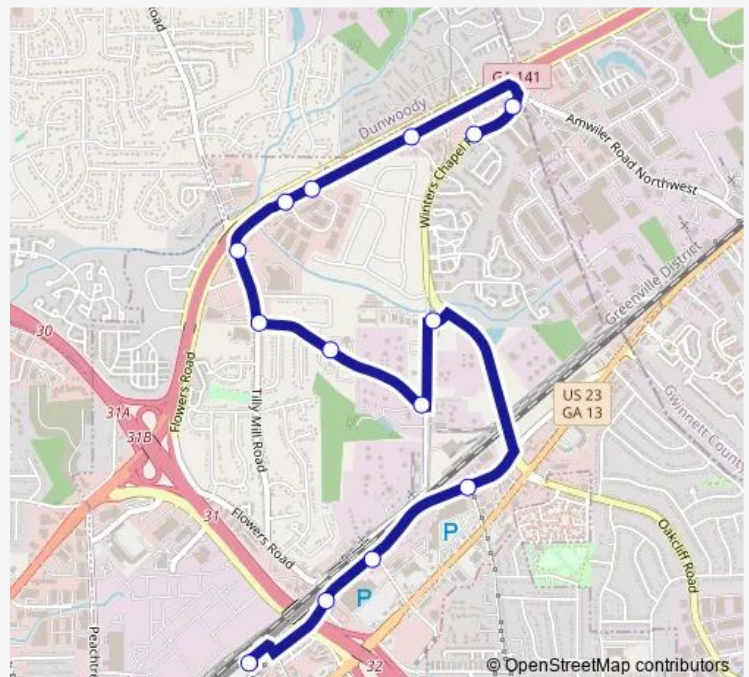

Peachtree Industrial Blvd @ Peachtree Sq

Peachtree Industrial Blvd @ Peachtree Sq

Peachtree Industrial Blvd @ Renaissance Blvd

Winters Chapel RD @ Amwiler RD Nw

Winters Chapel RD @ Clarke Dr

Route schedule

Doraville Station — Winters Chapel RD @ Clarke Dr

Monday 05:15-22:30

Tuesday 05:15-22:30

Wednesday 05:15-22:30

Thursday 05:15-22:30

Friday 05:15-22:30

Saturday 06:00-21:45

Sunday 06:00-21:45

Route info

Direction: Doraville Station

Stops: 14

Trip Duration: 0 hour 13 min

Direction

Winters Chapel RD @ Clarke Dr — Doraville Station

9 stops

[Open route schedule](#)

NEW Peachtree RD @ 6190

Doraville Station

Route schedule

Winters Chapel RD @ Clarke Dr — Doraville Station

Monday	05:28-22:43
Tuesday	05:28-22:43
Wednesday	05:28-22:43
Thursday	05:28-22:43
Friday	05:28-22:43
Saturday	06:13-21:58
Sunday	06:13-21:58