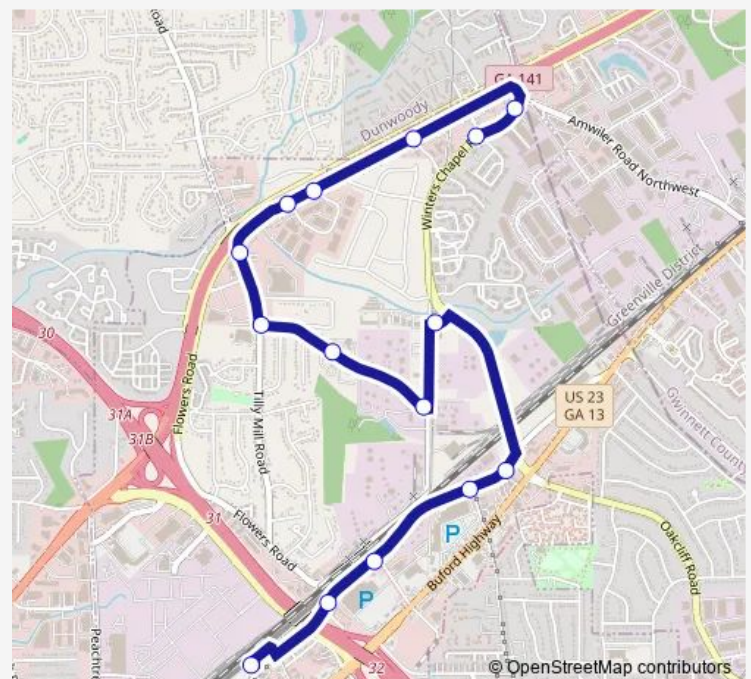

Peachtree Industrial Blvd @ Peachtree Sq

Peachtree Industrial Blvd @ Peachtree Sq

PEACHTREE INDUSTRIAL BLVD @ RENAISSANCE BLVD

Winters Chapel RD @ Amwiler RD Nw

Winters Chapel RD @ Clarke Dr

Route schedule

Doraville Station — Winters Chapel RD @ Clarke Dr

Monday 05:15-22:30

Tuesday 05:15-22:30

Wednesday 05:15-22:30

Thursday 05:15-22:30

Friday 05:15-22:30

Saturday 06:00-21:45

Sunday 06:00-21:45

Route info

Direction: Doraville Station

Stops: 15

Trip Duration: 0 hour 13 min

Direction

Winters Chapel RD @ Clarke Dr — Doraville Station

9 stops

[Open route schedule](#)

NEW Peachtree RD @ 6190

Doraville Station

Route schedule

Winters Chapel RD @ Clarke Dr — Doraville Station

Monday 05:28-22:43

Tuesday 05:28-22:43

Wednesday 05:28-22:43

Thursday 05:28-22:43