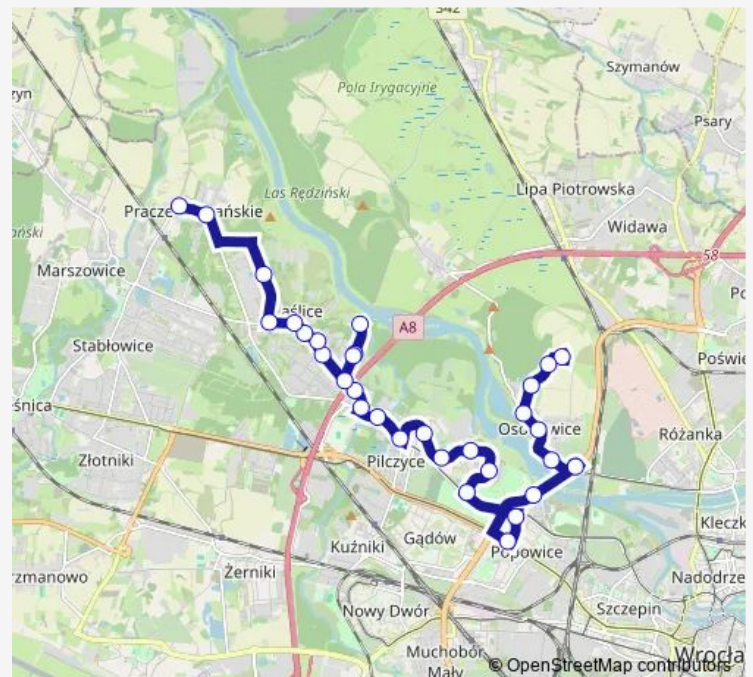

Bus 104

[Go to website](#)

Direction

undefined — undefined

0 stops

[Open route schedule](#)

Route schedule

undefined — undefined

Monday 04:52-05:55

Tuesday 04:52-05:55

Wednesday 04:52-05:55

Thursday 04:52-05:55

Friday 04:52-05:55

Saturday —

Sunday —

Route info

Direction:

Stops: 0

Trip Duration: — min

104

Direction

Rędzińska — Kwiska

13 stops

[Open route schedule](#)