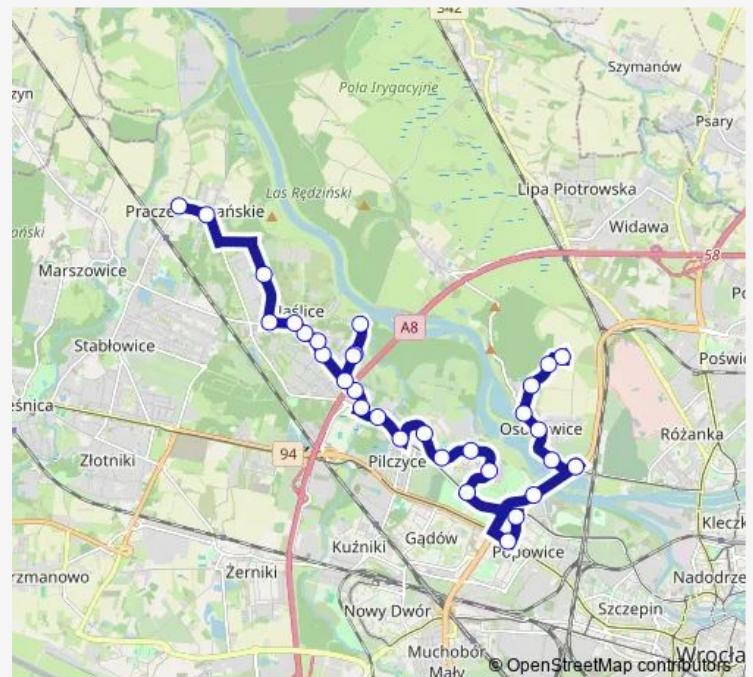

Bus 104

[Go to website](#)

Direction

undefined — undefined

0 stops

[Open route schedule](#)

Route schedule

undefined — undefined

Monday 04:52-05:55

Tuesday 04:52-05:55

Wednesday 04:52-05:55

Thursday 04:52-05:55

Friday 04:52-05:55

Saturday —

Sunday —

Route info

Direction:

Stops: 0

Trip Duration: — min

■ 104

BusMaps

Direction

Ślázowa — Osobowice

6 stops

[Open route schedule](#)

Ślázowa

Lipska (Sanktuarium)

Witkowska

Lipska

Jarocińska

Osobowice

Route schedule