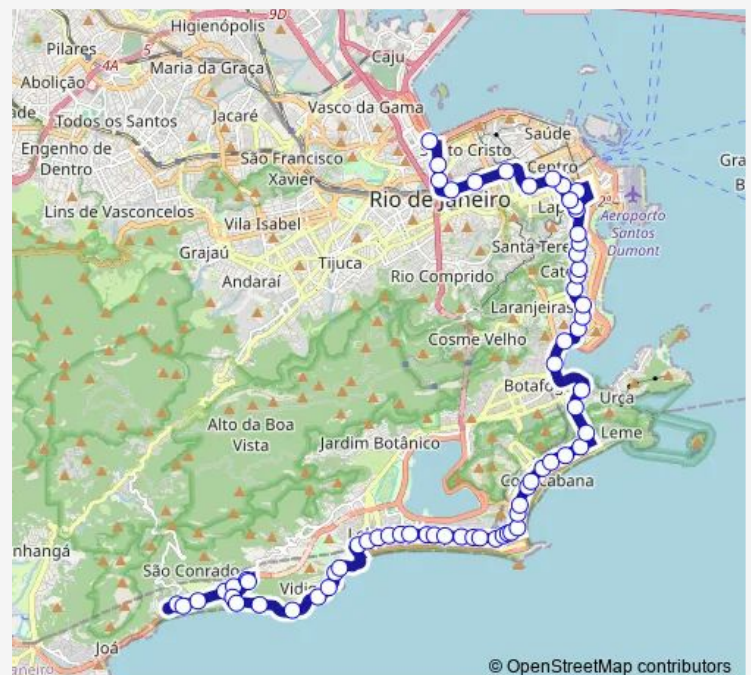

Praça Edson Cortes : Pista Central

Metrô Glória

Santo Amaro

Bento Lisboa

Silveira Martins

Tavares Bastos

Creche Municipal Aracy Guimarães Rosa

Largo do Machado (Linhas via Rua das Laranjeiras)

### Route schedule

Terminal Gentileza : Plataforma B4 — Ponto Final: São Conrado

Monday 00:00

Tuesday 00:00

Wednesday 00:00

Thursday 00:00

Friday 00:00

Saturday 00:00

### Route info

Direction: Terminal Gentileza : Plataforma B4

Stops: 60

Trip Duration: 1 hour 0 min

© OpenStreetMap contributors

104 — São Conrado - Terminal Gentileza

Fernando Osório

Metrô Flamengo