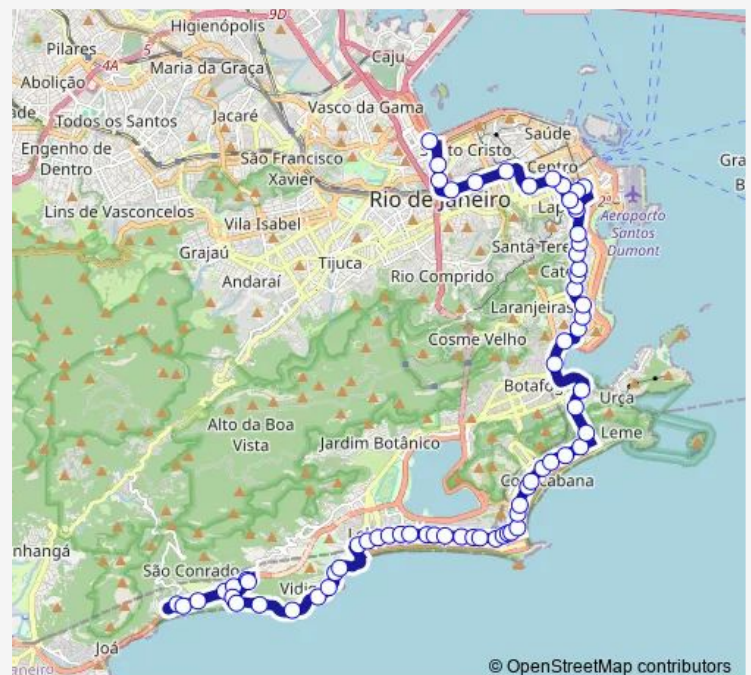

Praça Edson Cortes : Pista Central

Metrô Glória

Santo Amaro

Bento Lisboa

Silveira Martins

Tavares Bastos

Creche Municipal Aracy Guimarães Rosa

Largo do Machado (Linhas via Rua das Laranjeiras)

### Route schedule

Terminal Gentileza : Plataforma B4 — Ponto Final: São Conrado

Monday 00:00

Tuesday 00:00

Wednesday 00:00

Thursday 00:00

Friday 00:00

Saturday 00:00

### Route info

Direction: Terminal Gentileza : Plataforma B4

Stops: 60

Trip Duration: 1 hour 0 min

© OpenStreetMap contributors

104 — São Conrado - Terminal Gentileza

BusMaps

Fernando Osório