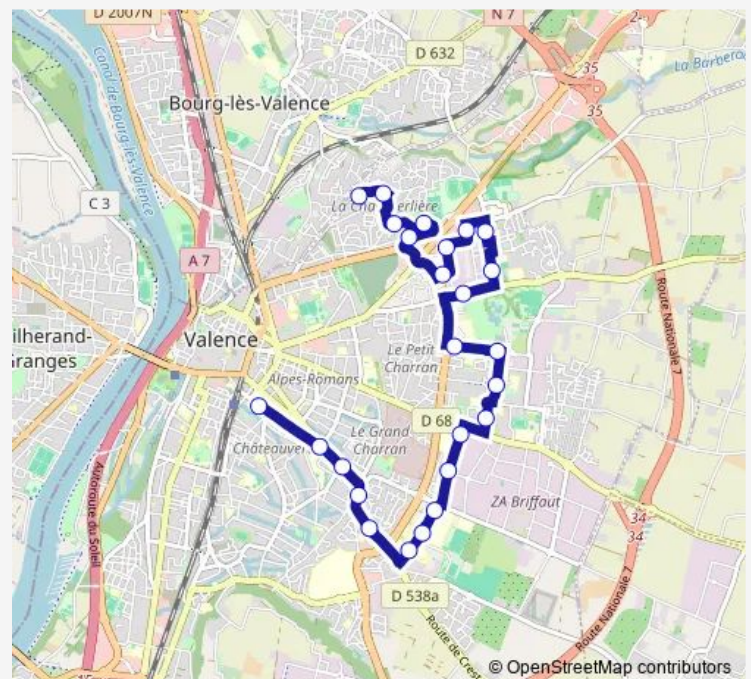

Beethoven

Europe

Chopin

Melies

Poitoux

Valence Pole Briffaut Quai E

Valence Pole Briffaut Quai A

I.U.T

Archimbaud

Route schedule

Belle Meuniere — Valery

Monday 07:14

Tuesday 07:14

Wednesday 07:14

Thursday 07:14

Friday 07:14

Saturday —

Sunday —

Route info

Direction: Belle Meuniere

Stops: 25

Trip Duration: 0 hour 32 min

Robinson

Montgolfier

Camille Vernet

Valery

104 Bus time schedules and route maps are available in an offline PDF at busmaps.com. Use the busmaps.com website to see live bus times, train schedule or subway schedule, and step-by-step directions for all public transit in Valence