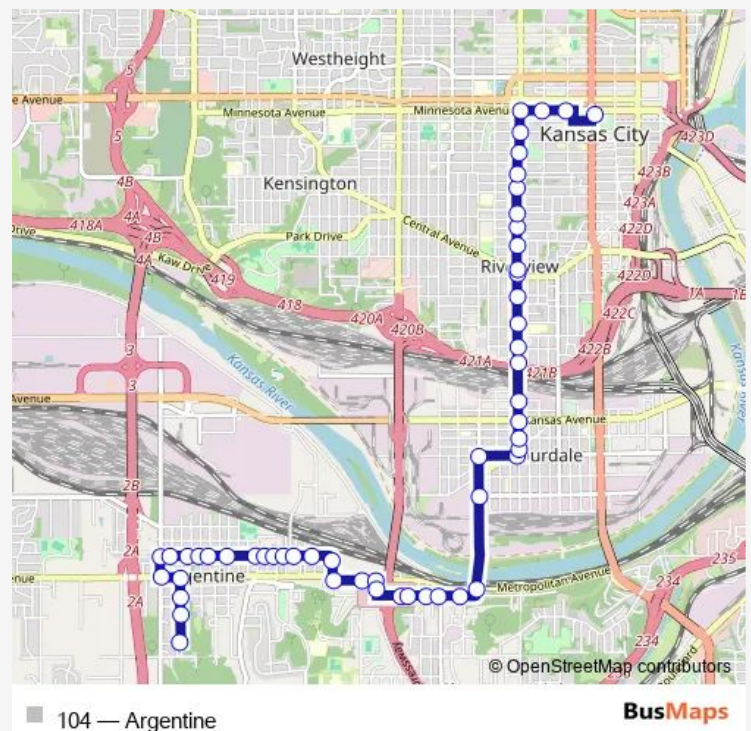

ON Strong AT 37th Eastbound

ON Strong AT 35th Eastbound

ON Strong AT 32nd Eastbound

ON Strong AT 31st Eb

ON Strong AT 30th Eastbound

ON Strong AT 29th Eastbound

ON Strong AT 28th Eastbound

ON Strong AT 26th Eastbound

ON Strong AT 24th Eastbound

ON Metropolitan AT 24th Eastbound

ON Metropolitan AT 22nd Eastbound

ON Metropolitan AT 21st ST Eb

Route schedule

AT Douglas Heights 40th & Lawrence — 7TH AND Minnesota Metro Center Diagonal Lane

Monday	07:15-18:07
Tuesday	07:15-18:07
Wednesday	07:15-18:07
Thursday	07:15-18:07
Friday	07:15-18:07
Saturday	07:15-19:15
Sunday	—

Route info

Direction: AT Douglas Heights 40th & Lawrence

Stops: 52

Trip Duration: 0 hour 25 min

ON 21st ST Between Metropolitan AND Ruby Sb

ON Ruby AT 18th Eastbound

ON Ruby AT 17th Eastbound

ON Ruby AT 15th Eb

ON Ruby AT 14th Eastbound

ON Ruby AT Valley Eastbound

ON 12th AT Metropolitan Northbound

ON 12th AT Cheyenne Nb