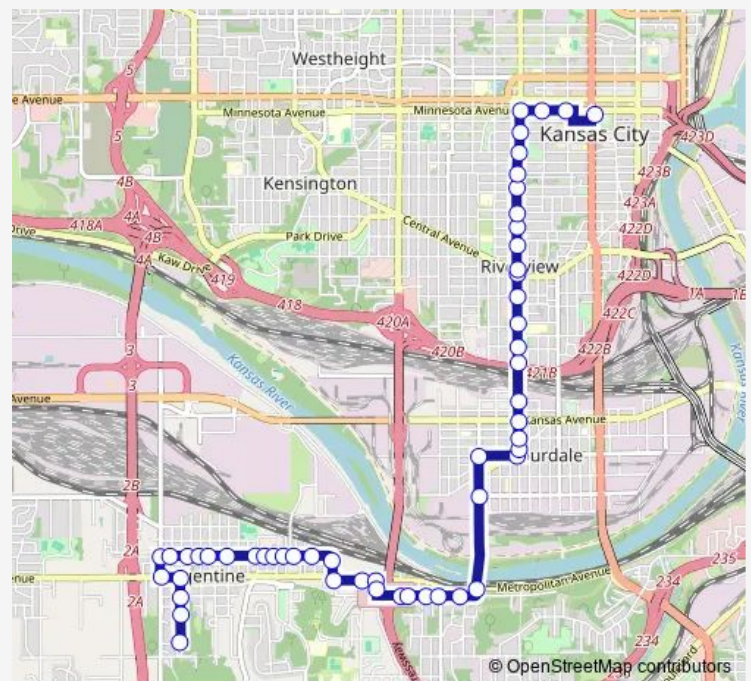

ON Strong AT 37th Eastbound

ON Strong AT 35th Eastbound

ON Strong AT 32nd Eastbound

ON Strong AT 31st Eb

ON Strong AT 30th Eastbound

ON Strong AT 29th Eastbound

ON Strong AT 28th Eastbound

ON Strong AT 26th Eastbound

ON Strong AT 24th Eastbound

ON Metropolitan AT 24th Eastbound

ON Metropolitan AT 22nd Eastbound

ON Metropolitan AT 21st ST Eb

**Route schedule**

AT Douglas Heights 40th & Lawrence — 7TH AND Minnesota Metro Center Diagonal Lane

Monday	07:15-18:07
Tuesday	07:15-18:07
Wednesday	07:15-18:07
Thursday	07:15-18:07
Friday	07:15-18:07
Saturday	07:15-19:15
Sunday	—

**Route info**

Direction: AT Douglas Heights 40th & Lawrence

Stops: 52

Trip Duration: 0 hour 24 min

104 — Argentine

ON 21st ST Between Metropolitan AND Ruby Sb

ON Ruby AT 18th Eastbound

ON Ruby AT 17th Eastbound

ON Ruby AT 15th Eb

ON Ruby AT 14th Eastbound

ON Ruby AT Valley Eastbound

ON 12th AT Metropolitan Northbound