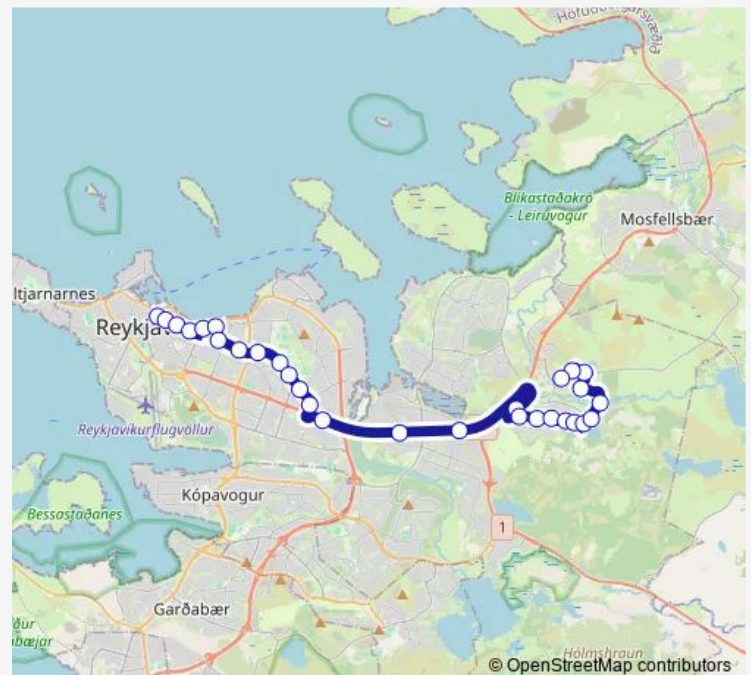

Direction

Lækjartorg B — Gefjunarbrunnur

29 stops

[Open route schedule](#)

Lækjartorg B

Þjóðleikhúsið

Bíó Paradís

Barónsstígur

Þórðarsveigur

Route schedule

Lækjartorg B — Gefjunarbrunnur

Monday	—
Tuesday	—
Wednesday	—
Thursday	—
Friday	25:25-02:30 ⁺¹
Saturday	03:35-02:30 ⁺¹
Sunday	03:35

Route info

Direction: Lækjartorg B

Stops: 29

Trip Duration: 0 hour 30 min