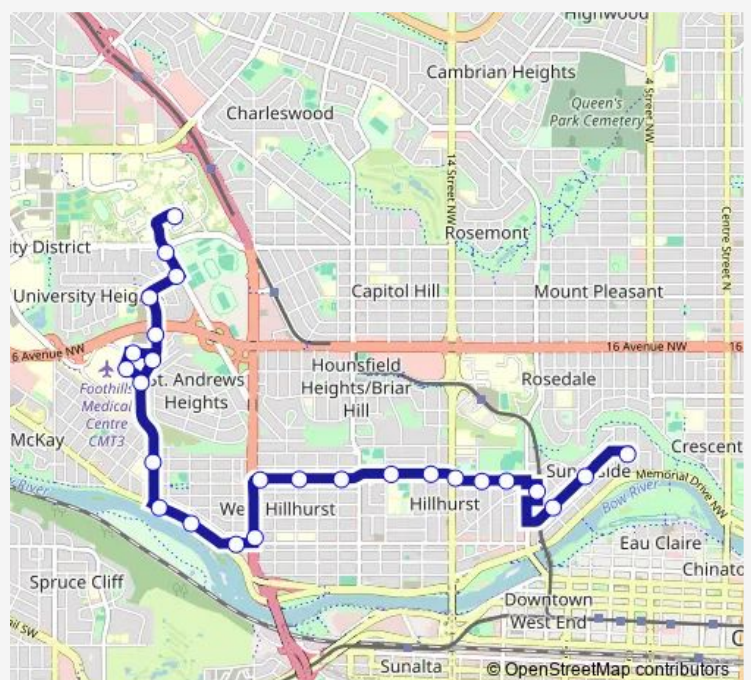

Foothills Hospital (North Tower)

Foothills Hospital (Women's Health Centre)

EB Hospital DR @ Health Science CE Nw

Route schedule

NB @ 5 ST NW Terminal — WB University WY @ Craigie Hall

Monday 05:40-00:25⁺¹

Tuesday 05:40-00:25⁺¹

Wednesday 05:40-00:25⁺¹

Thursday 05:40-00:25⁺¹

Friday 05:40-00:25⁺¹

Saturday 05:55-21:25

Sunday 05:55-21:25

Route info

Direction: NB @ 5 ST NW Terminal

Stops: 26

Trip Duration: 0 hour 28 min

■ 104 — Sunnyside/University of Calgary

NB 29 ST NW @ 15 AV Nw

NB Uxbridge DR @ 16 AV Nw

EB Unwin RD @ Usher RD Nw

NB University DR @ 24 AV Nw

WB University WY @ Craigie Hall

Direction

WB University WY @ Craigie Hall Nw — NB @ 5 ST NW Terminal

26 stops

[Open route schedule](#)

WB University WY @ Craigie Hall Nw

SB University DR @ 24 AV Nw

WB Unwin RD @ Usher RD Nw

SB Uxbridge DR @ Unwin RD Nw