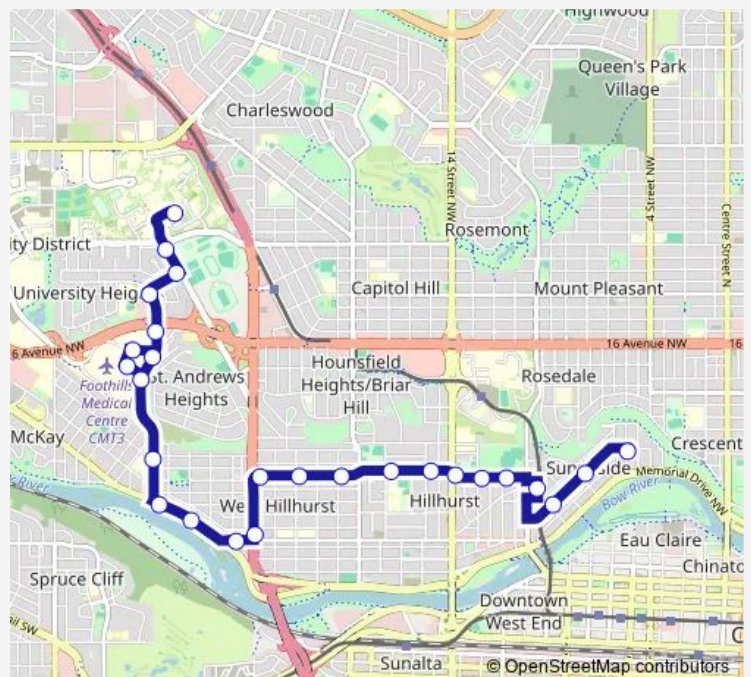

### Route schedule

NB @ 5 ST NW Terminal — WB University WY @ Craigie Hall

Monday	05:40-00:25 <sup>+1</sup>
Tuesday	05:40-00:25 <sup>+1</sup>
Wednesday	05:40-00:25 <sup>+1</sup>
Thursday	05:40-00:25 <sup>+1</sup>
Friday	05:40-00:25 <sup>+1</sup>
Saturday	05:55-21:25
Sunday	05:55-21:25

### Route info

Direction: NB @ 5 ST NW Terminal

Stops: 26

Trip Duration: 0 hour 29 min

■ 104 — Sunnyside/University of Calgary

NB 29 ST NW @ 15 AV Nw

NB Uxbridge DR @ 16 AV Nw

EB Unwin RD @ Usher RD Nw