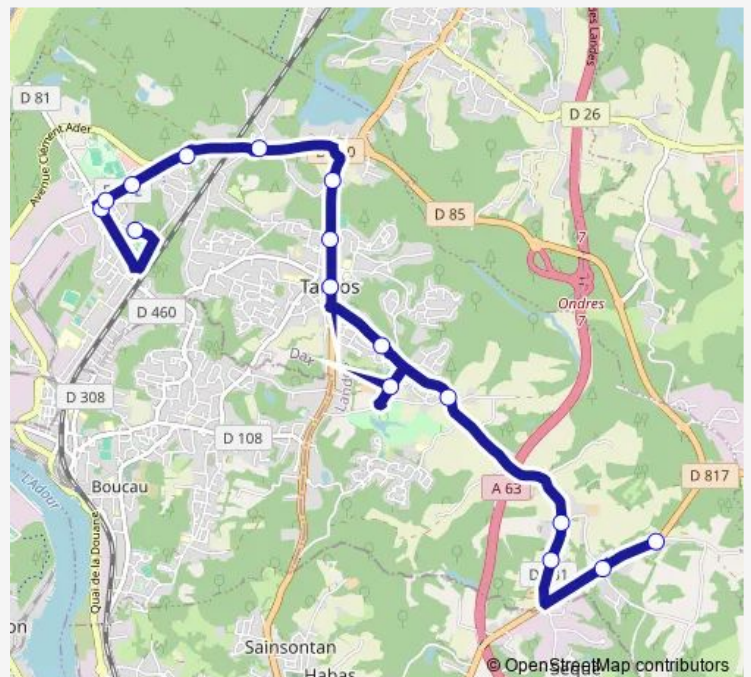

Wednesday 07:31

Thursday 07:31

Friday 07:31

Saturday —

Sunday —

Route info

Direction: Emmaüs

Stops: 16

Trip Duration: 0 hour 29 min

## Direction

Collège L. Wallon — Emmaüs

16 stops

[Open route schedule](#)

Collège L. Wallon

Grimau

Hugues

Lahoun