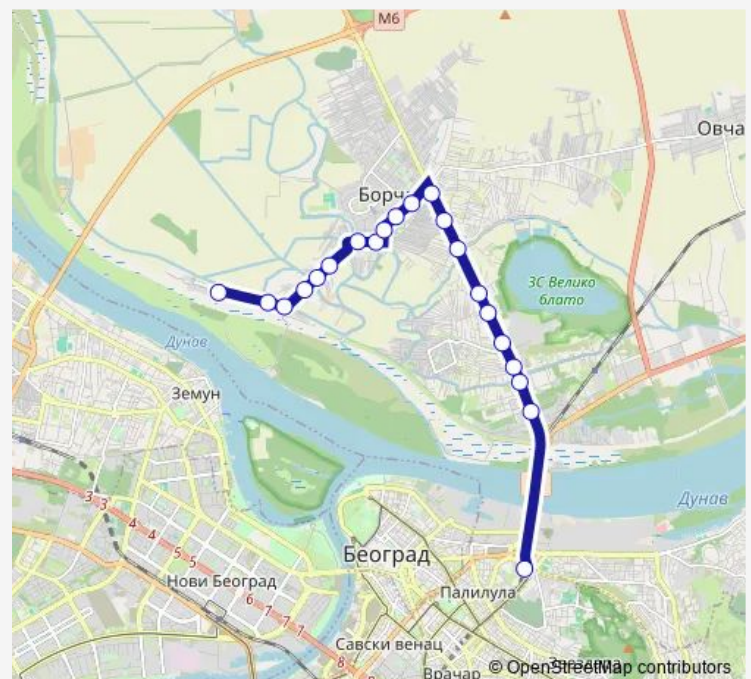

### Route info

Direction: Crvenka

Stops: 21

Trip Duration: 0 hour 30 min