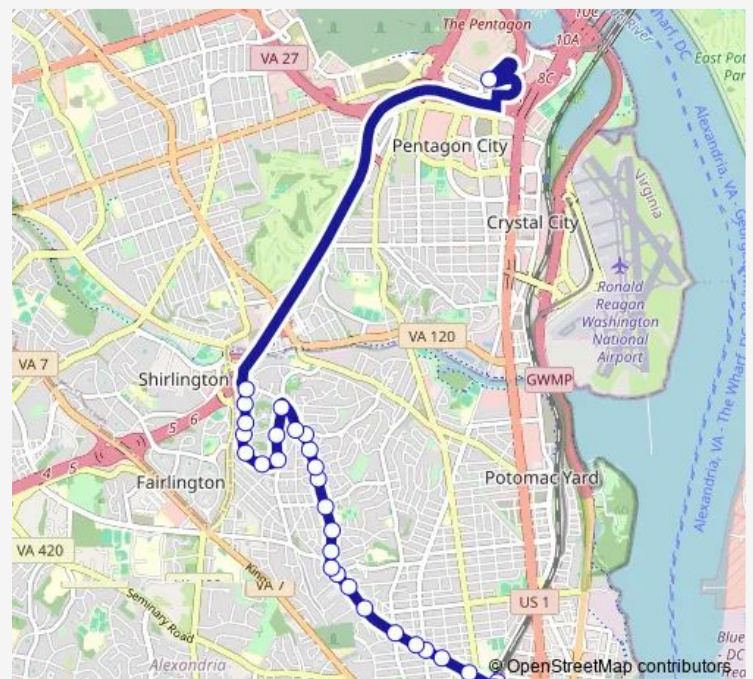

Valley Dr + Preston Rd

Valley Dr + Gunston Rd

Gunston Rd + Chalfonte Dr Sb

Cameron Mills Rd + Chalfonte Dr

Cameron Mills Rd + Crescent Dr

Cameron Mills Rd + Beverly Dr

Cameron Mills Rd + Allison St

Cameron Mills Rd + Summit Ave

Cameron Mills Rd + Virginia Ave

Cameron Mills Rd + Woodland Ter

Cameron Mills Rd + W Braddock Rd

W Braddock Rd + Timber Branch Dr

Route schedule

Pentagon Metro Station - Bay U1 — Braddock Rd Metro Station - Bay E

Monday 06:45-20:15

Tuesday 06:45-20:15

Wednesday 06:45-20:15

Thursday 06:45-20:15

Friday 06:45-20:15

Saturday —

Sunday —

Route info

Direction: Pentagon Metro Station - Bay U1

Stops: 29

Trip Duration: 0 hour 24 min

W Braddock Rd + High St

W Braddock Rd + Ruffner Rd

W Braddock Rd + Russell Rd

W Braddock Rd + Commonwealth Ave

E Braddock Rd + E Spring St