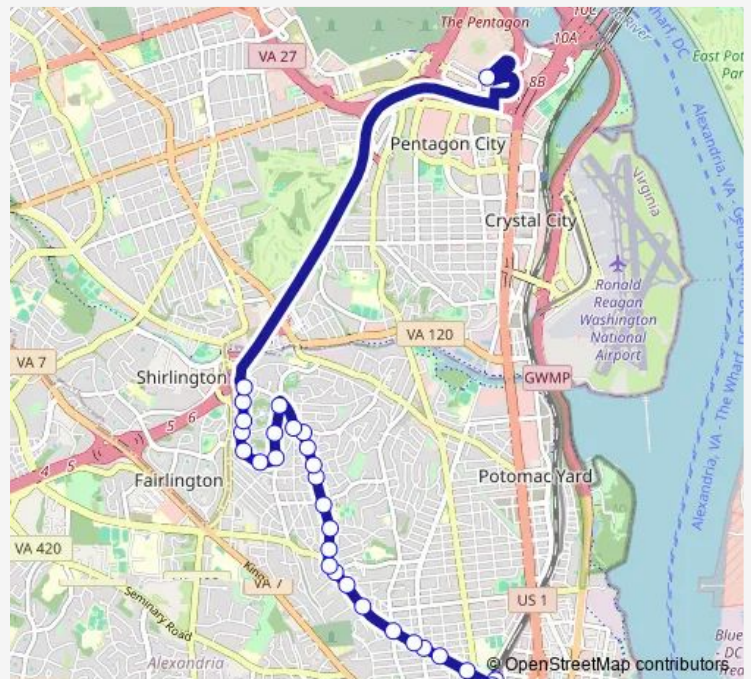

Bus 104 Braddock Metro –Cameron Mills Dr—Parkfairfax – Pentagon Metro

[Go to website](#)

Direction

Pentagon Metro Station - Bay U1 — Braddock Rd Metro Station - Bay E

29 stops

[Open route schedule](#)

- Pentagon Metro Station - Bay U1
- Martha Custis Dr NB + Gunston Rd
- Martha Custis Dr + Fitzgerald Ln
- Martha Custis Dr + Mt Eagle Pl
- Martha Custis Dr + Preston Rd
- Martha Custis Dr + Ripon Pl
- Martha Custis Dr + Ravensworth Pl
- Valley Dr + Gunston Rd
- Valley Dr + Preston Rd
- Valley Dr + Gunston Rd
- Gunston Rd + Chalfonte Dr Sb
- Cameron Mills Rd + Chalfonte Dr
- Cameron Mills Rd + Crescent Dr
- Cameron Mills Rd + Beverly Dr
- Cameron Mills Rd + Allison St
- Cameron Mills Rd + Summit Ave
- Cameron Mills Rd + Virginia Ave
- Cameron Mills Rd + Woodland Ter
- Cameron Mills Rd + W Braddock Rd
- W Braddock Rd + Timber Branch Dr

Route schedule

Pentagon Metro Station - Bay U1 — Braddock Rd Metro Station - Bay E

Monday	06:45-20:15
Tuesday	06:45-20:15
Wednesday	06:45-20:15
Thursday	06:45-20:15
Friday	06:45-20:15
Saturday	—
Sunday	—

Route info

Direction: Pentagon Metro Station - Bay U1

Stops: 29

Trip Duration: 0 hour 24 min

W Braddock Rd + High St

W Braddock Rd + Ruffner Rd

W Braddock Rd + Russell Rd

W Braddock Rd + Commonwealth Ave

E Braddock Rd + E Spring St

E Braddock Rd + Little St

E Braddock Rd + Ramsey St

E Braddock Rd + Braddock Metro

Braddock Rd Metro Station - Bay E

Direction

Braddock Rd Metro Station - Bay E — Pentagon Metro Station - Bay U1