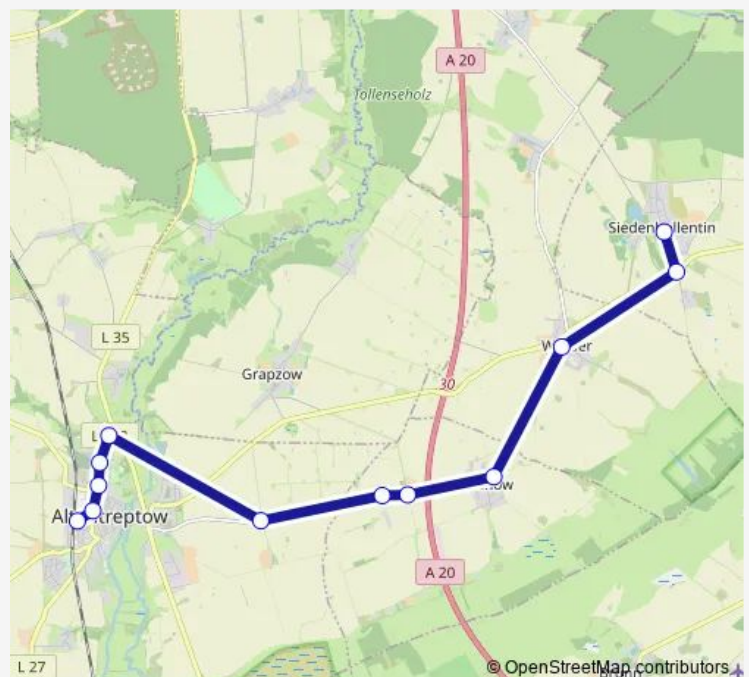

### Direction

Altentreptow, ZOB (Ea) — Siedenbollentin

9 stops

[Open route schedule](#)

Altentreptow, ZOB (Ea)

Altentreptow, Krankenhaus

Altentreptow, Friedhof

Altentreptow, Nord

### Route schedule

Altentreptow, ZOB (Ea) — Siedenbollentin

Monday 05:05

Tuesday 05:05

Wednesday 05:05

Thursday 05:05

Friday 05:05

Saturday —

### Route info

Direction: Altentreptow, ZOB (Ea)

Stops: 9

Trip Duration: 0 hour 16 min