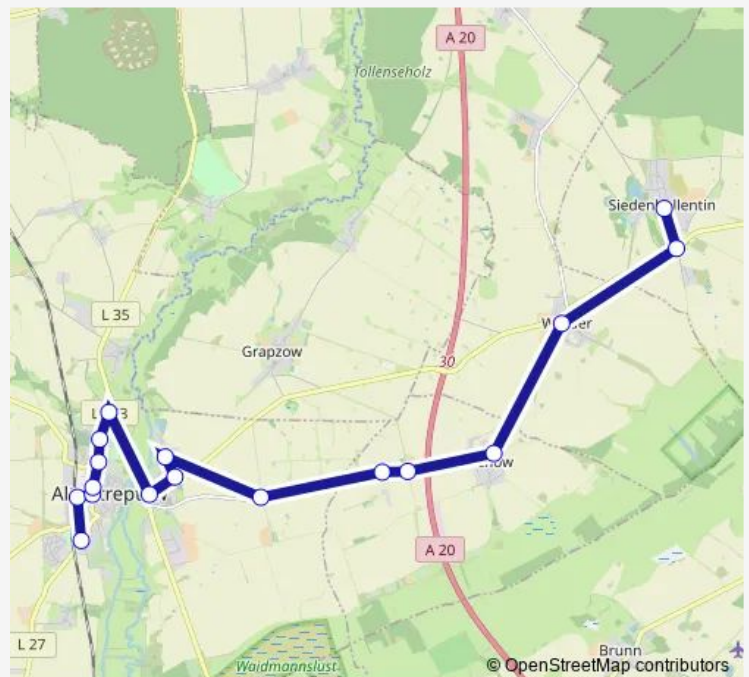

Grischow

Werder

Siedenbollentin, Abzweig

Siedenbollentin

Route schedule

Altentreptow, ZOB (Ea) — Siedenbollentin

Monday 13:30-15:30

Tuesday 13:30-15:30

Wednesday 13:30-15:30

Thursday 13:30-15:30

Friday 13:30-15:30

Saturday —

Sunday —

Route info

Direction: Altentreptow, ZOB (Ea)

Stops: 16

Trip Duration: 0 hour 32 min

Direction

Altentreptow, ZOB (Ea) — Siedenbollentin

13 stops

[Open route schedule](#)

Altentreptow, ZOB (Ea)

Altentreptow, Fös

Altentreptow, Liebknecht-Str.