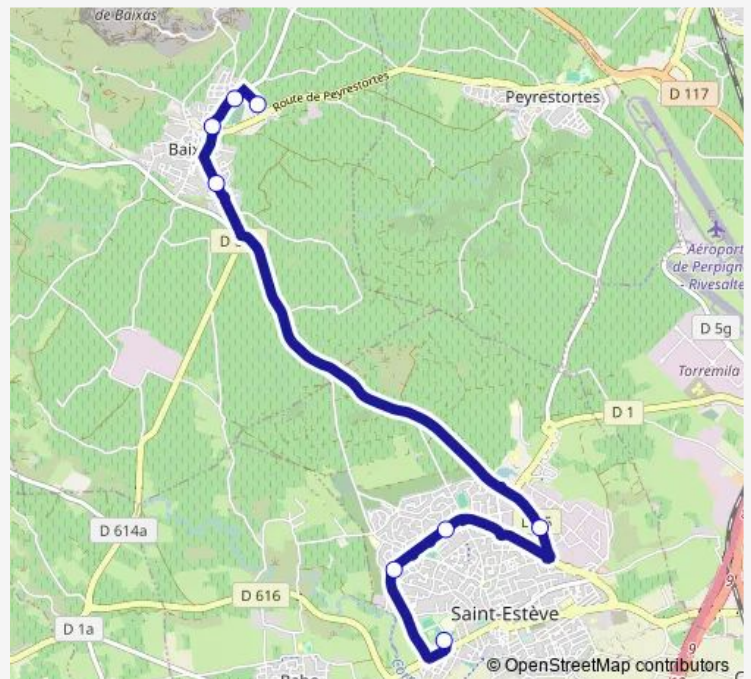

Bus 104 Baixas - Collège LE Riberal

[Go to website](#)

Direction

undefined — undefined

0 stops

[Open route schedule](#)

Route schedule

undefined — undefined

Monday 15:45

Tuesday 15:45

Wednesday 12:20

Thursday 15:45

Friday 15:45

Saturday —

Sunday —

Route info

Direction:

Stops: 0

Trip Duration: — min

104 — Baixas - Collège LE Riberal

Direction

Baixas — Collège LE Riberal

8 stops

[Open route schedule](#)