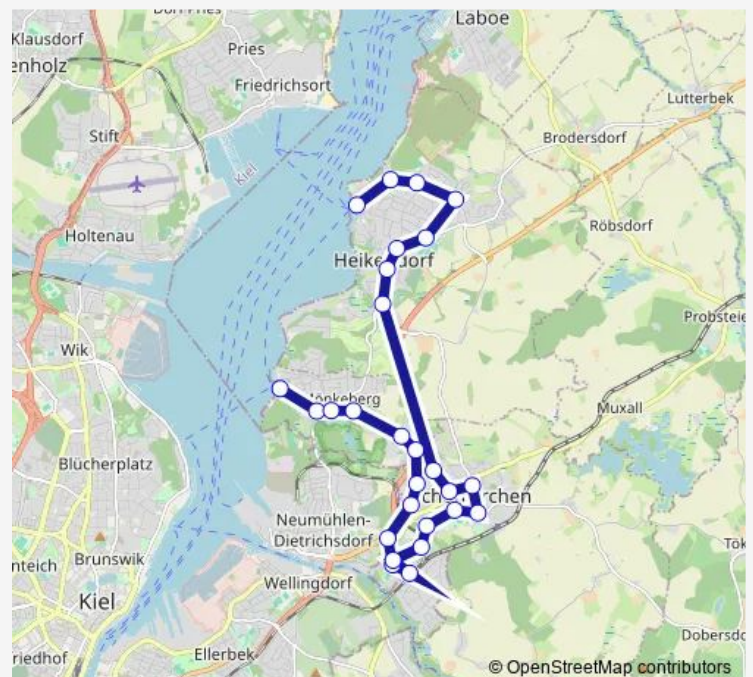

### Route schedule

Mönkeberg Anleger — Heikendorf Möltenort Hafen

Monday 06:13-19:13

Tuesday 06:13-19:13

Wednesday 06:13-19:13

Thursday 06:13-19:13

Friday 06:13-19:13

Saturday —

### Route info

Direction: Mönkeberg Anleger

Stops: 27

Trip Duration: 0 hour 42 min

Heikendorf Rathaus

Heikendorf Grasweg

Heikendorf Rührsbrook

Heikendorf Korügen

## Route info

Direction: Heikendorf Möltenort Hafen

Stops: 28

Trip Duration: 0 hour 42 min

Mönkeberg Gemeinde

Mönkeberg Gänsekrug

Mönkeberg Anleger

104 Bus time schedules and route maps are available in an offline PDF at [busmaps.com](https://busmaps.com). Use the [busmaps.com](https://busmaps.com) website to see live bus times, train schedule or subway schedule, and step-by-step directions for all public transit in Kiel