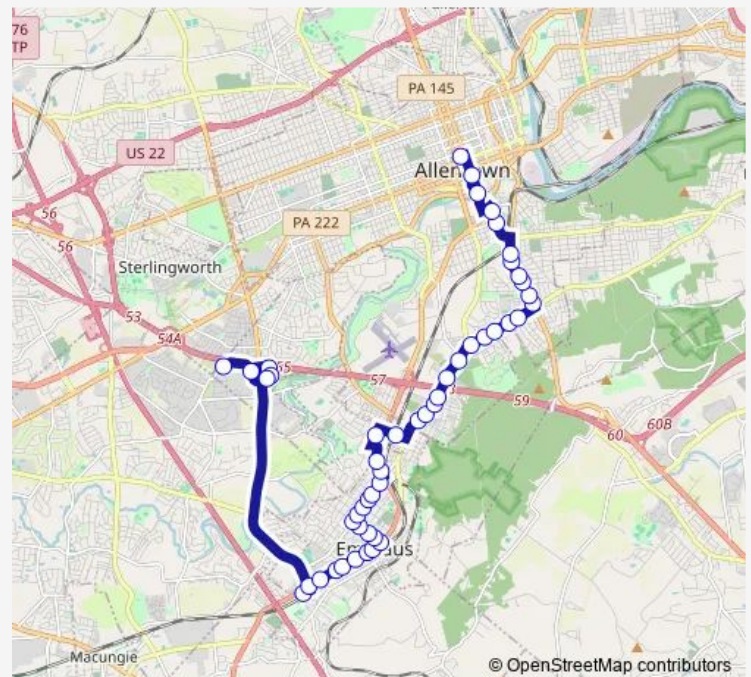

Chestnut at 4th EB - Emmaus

3rd at Main Wb

3rd at Ridge Wb

3rd at North

3rd at Seem Wb

3rd at Harrison Nb

Harrison at 2nd Nb

Harrison at Keystone Nb

Harrison at 1st Nb

Route schedule

Lvhn Cedar Crest West Lot — ATC - B Platform

Monday	05:10-21:10
Tuesday	05:10-21:10
Wednesday	05:10-21:10
Thursday	05:10-21:10
Friday	05:10-21:10
Saturday	05:40-21:10
Sunday	08:40-16:40

Route info

Direction: Lvhn Cedar Crest West Lot

Stops: 49

Trip Duration: 0 hour 50 min

Harrison at Wenner Nb

Harrison at Beechwood Nb

State at Harrison Nb

Lehigh at Bevin Nb

Stops: 51

Trip Duration: 0 hour 41 min

Lehigh at Bevin Sb

State at Harrison Sb

Harrison at Beechwood Sb

Harrison at Wenner Sb

Harrison at 1st Sb

Harrison at Keystone Sb