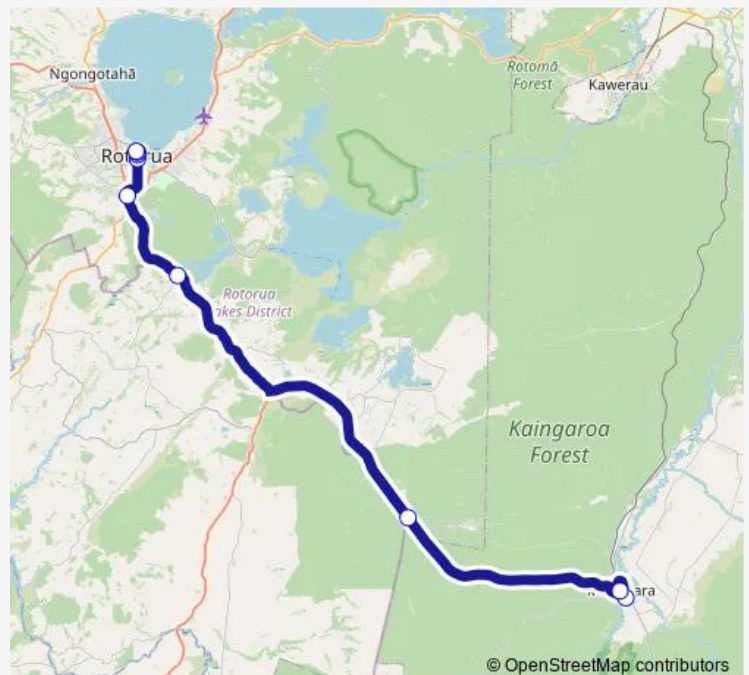

Bus 104 Tertiary/Commuter: Murupara to Rotorua[Go to website](#)**Direction**

Miro Drive — Rotorua CBD - Arawa Street

9 stops

[Open route schedule](#)

Miro Drive

Murupara

Sh38 - Dun Rd

SH5 - Opposite Tumunui Road

Tuesday 07:22

Wednesday 07:22

Thursday 07:22

Friday 07:22

Saturday —

Sunday —

Route info

Direction: Miro Drive

Stops: 9

Trip Duration: 1 hour 8 min

© OpenStreetMap contributors

Direction

Rotorua CBD - Arawa Street — Miro Drive

7 stops

[Open route schedule](#)

Rotorua CBD - Arawa Street

Fenton Street - Fronting No. 214-218

Toi Ohomai - Mokoia Campus

Tumunui Road

Sh38 - Dun Rd

Murupara

Miro Drive

Route schedule

Rotorua CBD - Arawa Street — Miro Drive