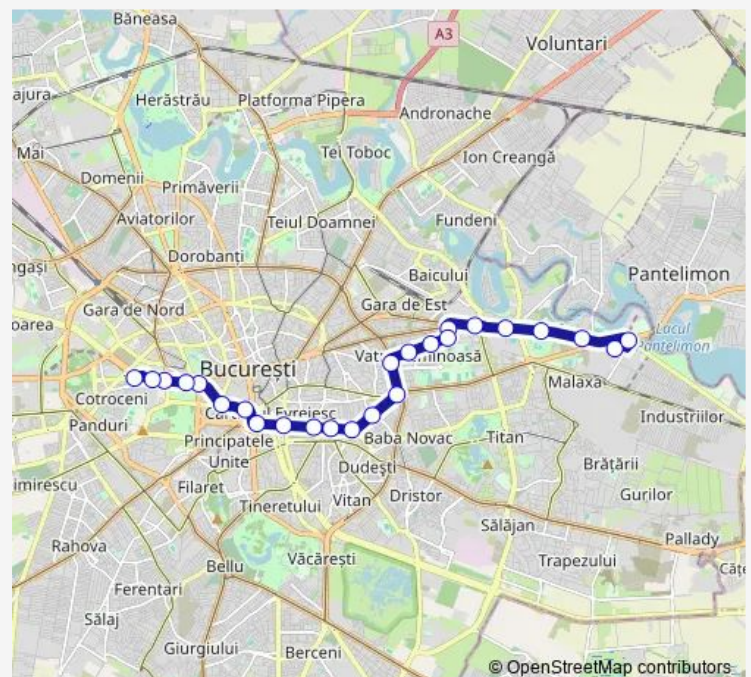

Dristorului

Piata Hurmuzachi

Maior Coravu

Soseaua Mihai Bravu

Lt. Victor Manu

Dumitru Marinescu

Aura Buzescu

Bd. Pierre de Coubertin

Saturday 04:50-22:37

Sunday 04:50-22:37

Route info

Direction: Piata Operei

Stops: 27

Trip Duration: 0 hour 30 min

Bd. Chisinau

Soseaua Morarilor