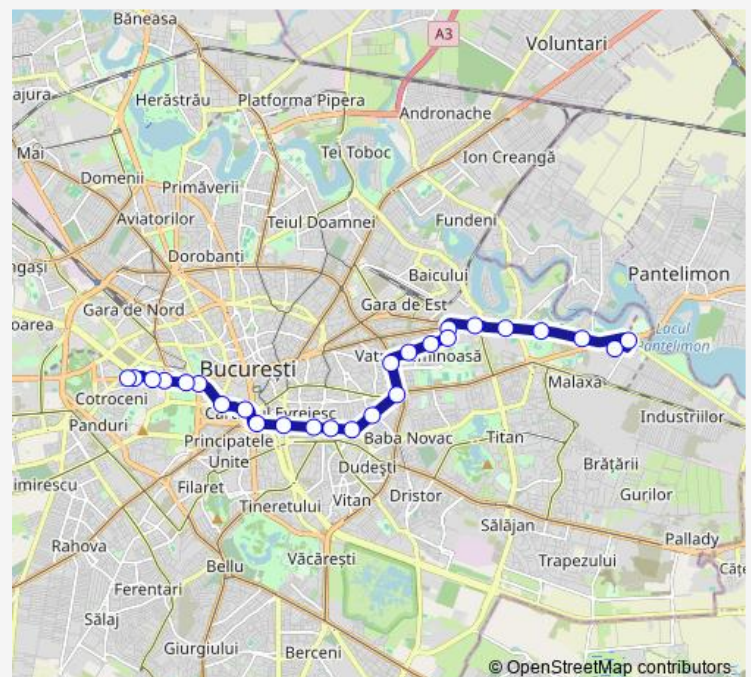

Direction

Complex Comercial Pantelimon — Piata Operei

26 stops

[Open route schedule](#)

Complex Comercial Pantelimon

Soseaua Dudesti-Pantelimon

Liceul Lucian Blaga

Spitalul Pantelimon

Soseaua Fundeni

Bd. Chisinau

Soseaua Iancului

Bd. Pierre de Coubertin

Aura Buzescu

Lt. Victor Manu

Vatra Luminoasa

Piata Hurmuzachi

Distorului

Piata Alba Iulia

Lucian Blaga

Traian

Biblioteca Nationala a Romaniei

Bd. I. C. Bratianu

Piata Unirii

Piata Natiunile Unite

Elie Radu

Route schedule

Complex Comercial Pantelimon — Piata Operei

Monday 04:55-22:50

Tuesday 04:55-22:50

Wednesday 04:55-22:50

Thursday 04:55-22:50

Friday 04:55-22:50

Saturday 04:50-22:50

Sunday 04:50-22:50

Route info

Direction: Complex Comercial Pantelimon

Stops: 26

Trip Duration: 0 hour 46 min