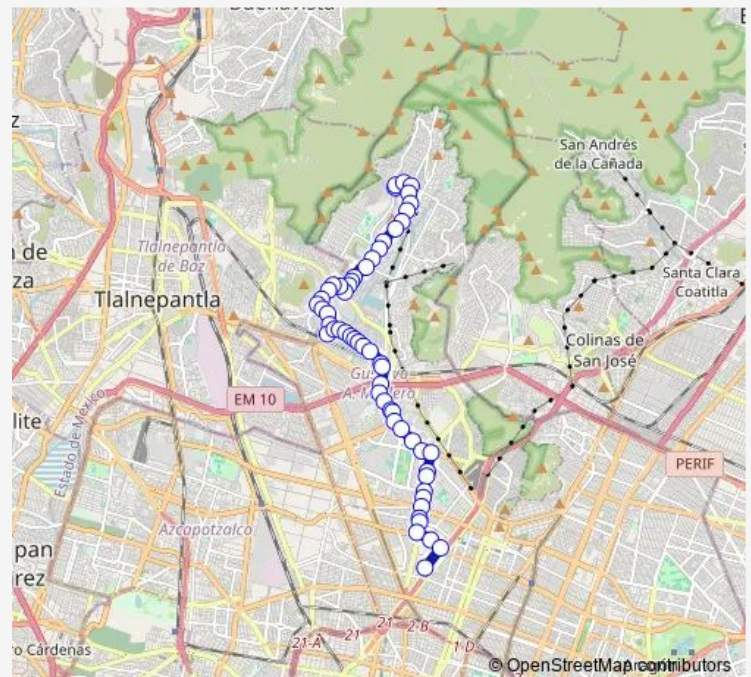

### Route schedule

Joaquin Pardave y José Rolon — Av. Insurgentes Norte 2

Monday 00:00

Tuesday 00:00

Wednesday 00:00

Thursday 00:00

Friday 00:00

Saturday 00:00

### Route info

Direction: Joaquin Pardave y José Rolon

Stops: 57

Trip Duration: 1 hour 6 min

104 — Colonia El Tepetatal (El Charco) - Metro Potrero

Av. Luis Espinoza

Frente a Cetus No. 7

Desarrollo Profesional