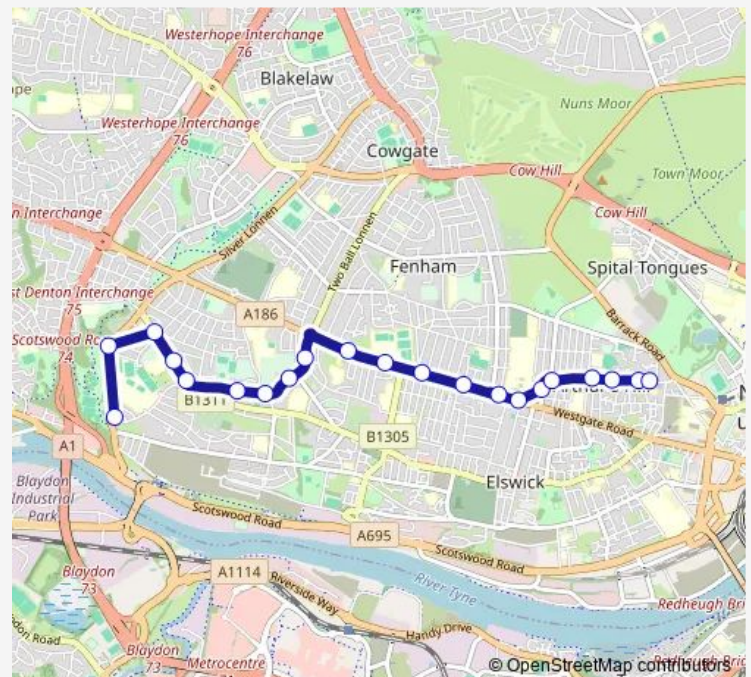

### Direction

Excelsior Academy — Stanhope Street-Social Club

21 stops

[Open route schedule](#)

Excelsior Academy

Denton Road-Swinley Gardens

Whickham View-Thorntree Drive

Whickham View-Muscott Grove

### Route schedule

Excelsior Academy — Stanhope Street-Social Club

Monday —

Tuesday —

Wednesday —

Thursday —

Friday 15:15

Saturday —

### Route info

Direction: Excelsior Academy

Stops: 21

Trip Duration: 0 hour 15 min

104

BusMaps

104 Bus time schedules and route maps are available in an offline PDF at [busmaps.com](https://busmaps.com). Use the [busmaps.com](https://busmaps.com) website to see live bus times, train schedule or subway schedule, and step-by-step directions for all public transit in Newcastle upon Tyne