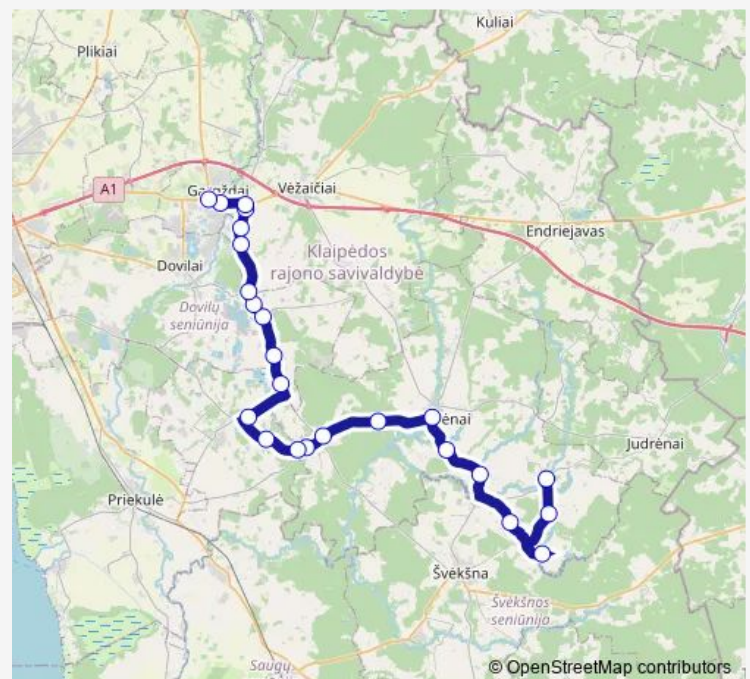

Thursday 15:10

Friday 15:10

Saturday 15:10

Sunday 15:10

Route info

Direction: Šalpėnai

Stops: 24

Trip Duration: 1 hour 28 min