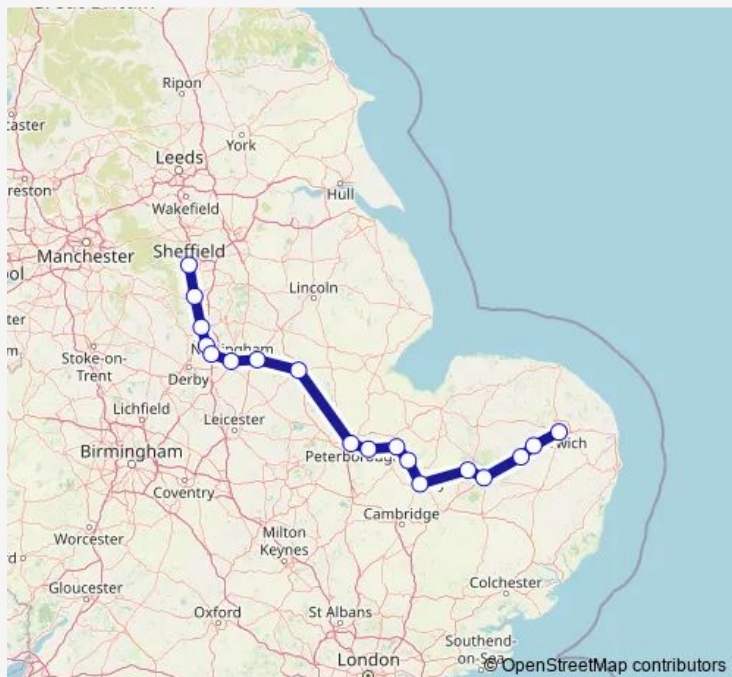

Alfreton

Langley Mill

Ilkeston

Nottingham

Bingham

Grantham

Peterborough

Whittlesea

March

Manea

Ely

Brandon

Thetford

Attleborough

Wymondham

Norwich

Route schedule

Sheffield — Norwich

Monday 07:44

Tuesday 07:44

Wednesday 07:44

Thursday 07:44

Friday 07:44

Saturday 07:40

Sunday 10:45-12:45

Route info

Direction: Sheffield

Stops: 18

Trip Duration: 3 hour 26 min

Em:Shf->Nrw — EM train service from SHF to Nrw

Em:Shf->Nrw Rail time schedules and route maps are available in an offline PDF at busmaps.com. Use the busmaps.com website to see live bus times, train schedule or subway schedule, and step-by-step directions for all public transit in Nottingham