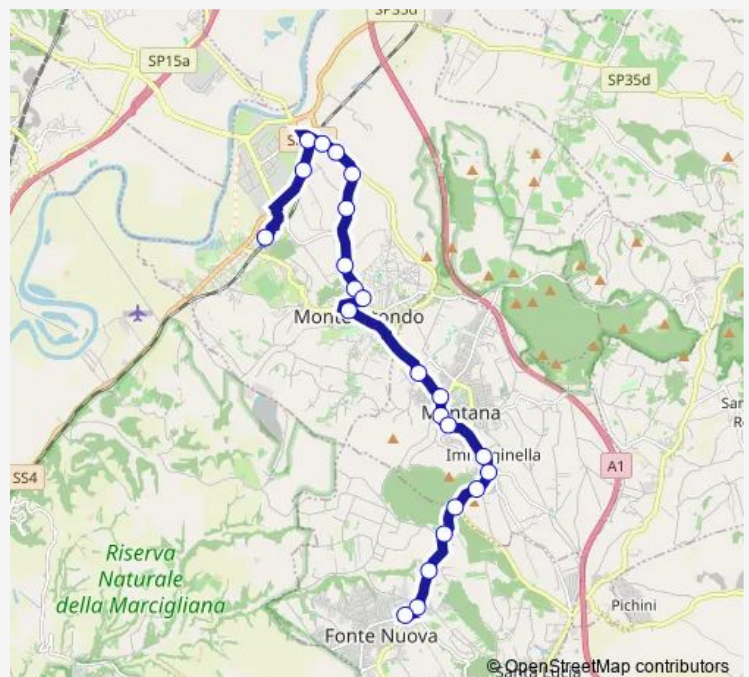

Fonte Nuova | Via Nomentana (XII Apostoli) # f11236

Fonte Nuova | Via Nomentana Via Settembrini # f13870

Route schedule

Monterotondo | Stazione FS # f13938 — Fonte Nuova | Largo Fiamme Gialle # f0009

Monday 07:15-18:15

Tuesday 07:15-18:15

Wednesday 07:15-18:15

Thursday 07:15-18:15

Friday 07:15-18:15

Saturday 07:15-16:15

Sunday —

Route info

Direction: Monterotondo | Stazione FS # f13938

Stops: 23

Trip Duration: 0 hour 35 min

Monterotondo - Fonte Nuova # Mr212a

Fonte Nuova | Via Nomentana Via Santa Lucia # f13871

Fonte Nuova | Largo Fiamme Gialle # f0009

Bus time schedules and route maps are available in an offline PDF at busmaps.com. Use the busmaps.com website to see live bus times, train schedule or subway schedule, and step-by-step directions for all public transit in Mentana