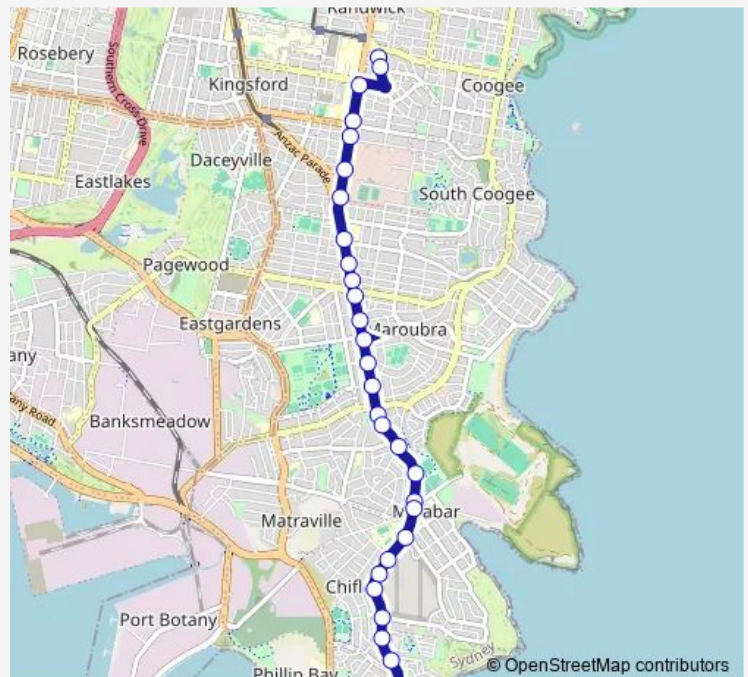

Anzac Pde Near Hillary Pde

Anzac Pde Near Franklin St

Anzac Pde Near Franklin St

Route schedule

Perouse Rd At Aeolia St — Anzac Pde After Pine Av

Monday 15:25

Tuesday 15:25

Wednesday 15:25

Thursday 15:25

Friday 15:25

Saturday —

Sunday —

Route info

Direction: Perouse Rd At Aeolia St

Stops: 29

Trip Duration: 0 hour 20 min

659e — Brigidine College Randwick to Malabar

Anzac Pde Near Austral St

Anzac Pde Near Mitchell St

Anzac Pde Near Long Bay Correctional Centre

Anzac Pde Near Forrest St

Anzac Pde Near Bilga Cr

Anzac Pde After Cawood Av