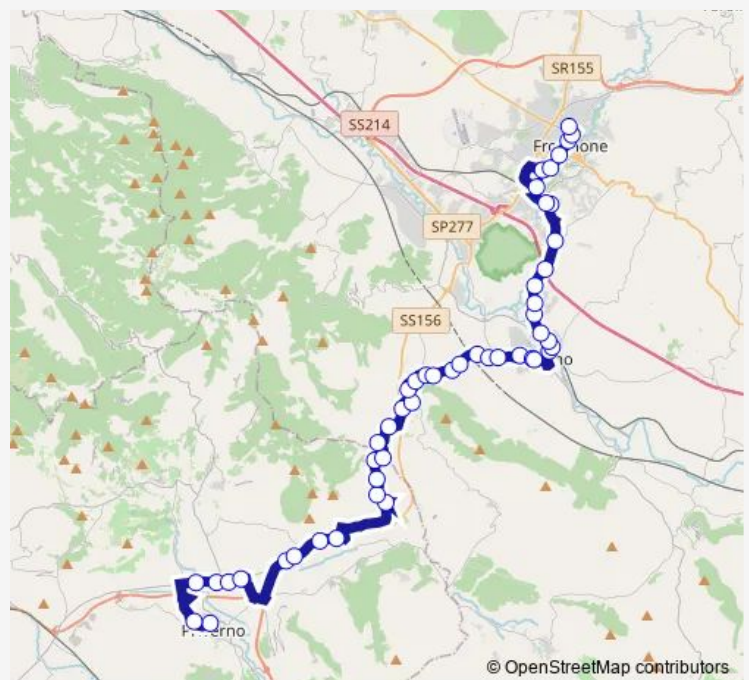

### Route schedule

Priverno | Terminal Bus | Ist. Superiore T. Rossi # f3429 —  
Frosinone | Via Tiburtina Via Lago Maggiore # f3478

Monday —

Tuesday —

Wednesday —

Thursday —

Friday —

Saturday 07:05

### Route info

Direction: Priverno | Terminal Bus | Ist. Superiore T. Rossi  
# f3429

Stops: 49

Trip Duration: 1 hour 3 min

Priverno - Frosinone # Pv133d

Giuliano | Via Ceccano (Le Prata) # f3454

Giuliano | Via Ceccano (Km 5) # f3455