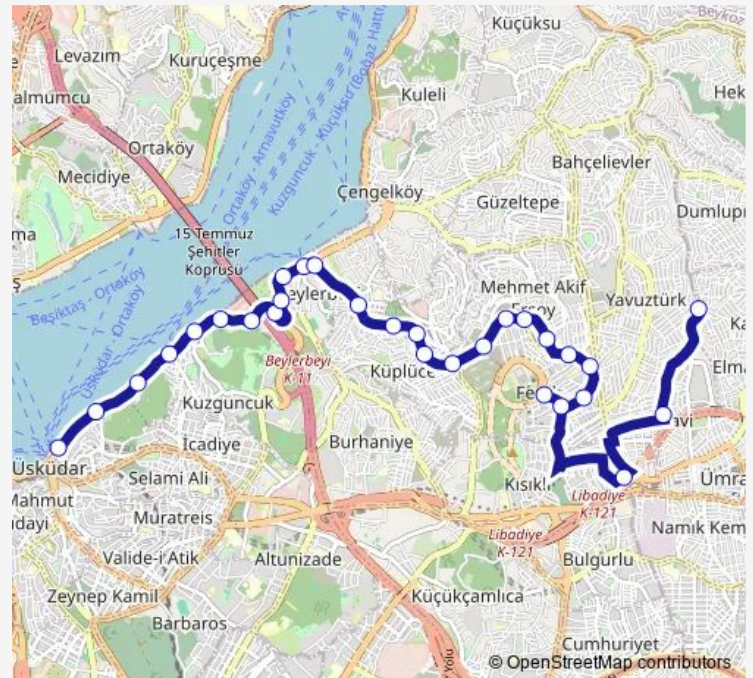

Thursday 06:00

Friday 06:00

Saturday 06:00

Sunday 06:00

Route info

Direction: Paşalimanı

Stops: 29

Trip Duration: 0 hour 30 min

Üsküdar - Kirazlitepe MAH - Ferah MAH - Tantavi MAH - Elmalıkent Mah **BusMaps**

Üzüm Sokak

İmkb KIZ Mes.Lis.

Leylak Sokak

F.Mah.Yeni Cami

Ferah Mahallesi

Alemdağ Yan Yolu

Mavera Cad.

Monday 06:00

Tuesday 06:00

Wednesday 06:00

Thursday 06:00

Friday 06:00

Saturday 06:00

Sunday 06:00

Route info

Direction: Elmalıkent Mah.

Stops: 28

Trip Duration: 0 hour 30 min

Tekel Deposu

Minibüs Durađı

Paşalimanı

Üsküdar - Kirazlitepe MAH - Ferah MAH - Tantavi MAH - Elmalikent Mah Bus time schedules and route maps are available in an offline PDF at busmaps.com. Use the busmaps.com website to see live bus times, train schedule or subway schedule, and step-by-step directions for all public transit in UEmraniye