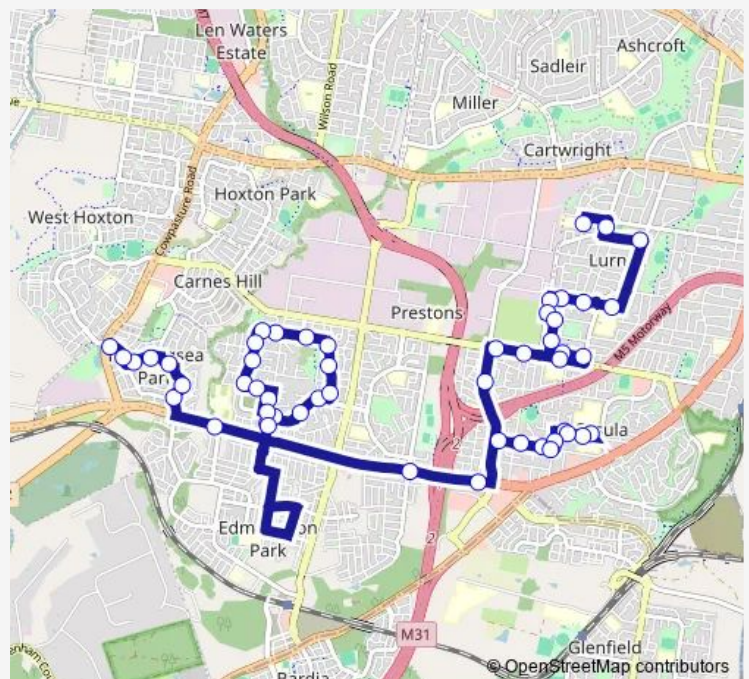

Pine Rd At Roth St

Box Rd At Pine Rd

Myall Rd At Furlong Av

Casula High School, School Grounds

Route schedule

Lurnea Public School, West St — Joshua Moore Dr Before Cowpasture Rd

Monday 15:05

Tuesday 15:05

Wednesday 15:05

Thursday 15:05

Friday —

Saturday —

Sunday —

Route info

Direction: Lurnea Public School, West St

Stops: 53

Trip Duration: 1 hour 4 min

2058 — Lurnea PS to Horningsea Park

Myall Rd Opp Casula High School

Myall Rd Opp Furlong Av

Box Rd Before Pine Rd

Pine Rd At Box Rd

Pine Road Opp Boab Pl

Camden Valley After Beech Rd

John Edmonson High School, School Grounds

Horningsea Park Dr Before Joshua Moore Dr

Joshua Moore Dr At Sunrise Pl

Joshua Moore Dr Before Cowpasture Rd

2058 School Bus time schedules and route maps are available in an offline PDF at busmaps.com. Use the busmaps.com website to see live bus times, train schedule or subway schedule, and step-by-step directions for all public transit in Liverpool