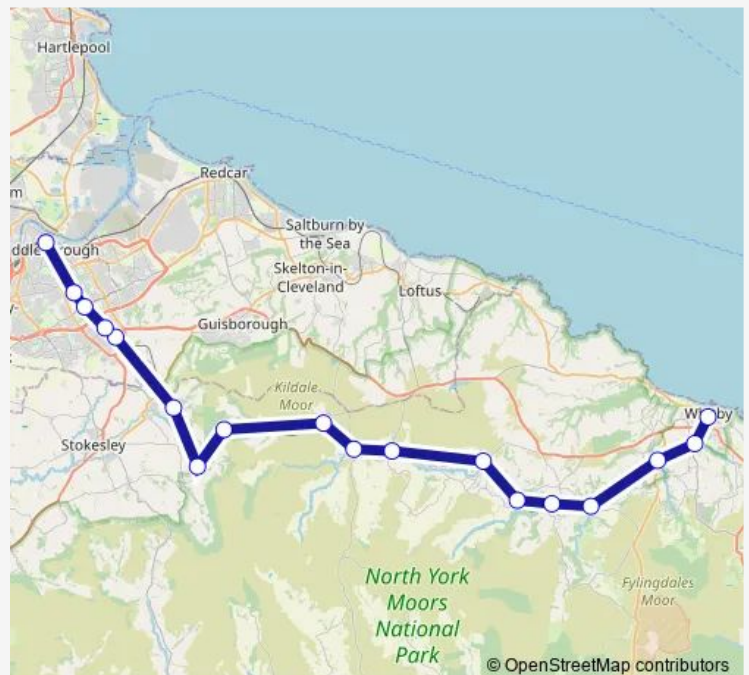

Rail Nt:Wtb->Mbr NT train service from WTB to Mbr

[Go to website](#)

Direction

Whitby — Middlesbrough

18 stops

[Open route schedule](#)

Whitby
Ruswarp
Sleights
Grosmont
Egton
Glaisdale
Lealholm
Danby
Castleton Moor
Commondale
Kildale
Battersby
Great Ayton
Nunthorpe
Gypsy Lane
Marton
James Cook
Middlesbrough

Route schedule

Whitby — Middlesbrough

Monday	06:30-22:23
Tuesday	06:30-22:23
Wednesday	06:30-22:23
Thursday	06:30-22:23
Friday	06:30-22:23
Saturday	06:30-22:23
Sunday	12:49-15:50

Route info

Direction: Whitby

Stops: 18

Trip Duration: 1 hour 30 min

■ Nt:Wtb->Mbr — NT train service from WTB to Mbr

Nt:Wtb->Mbr Rail time schedules and route maps are available in an offline PDF at busmaps.com. Use the busmaps.com website to see live bus times, train schedule or subway schedule, and step-by-step directions for all public transit in South Bank