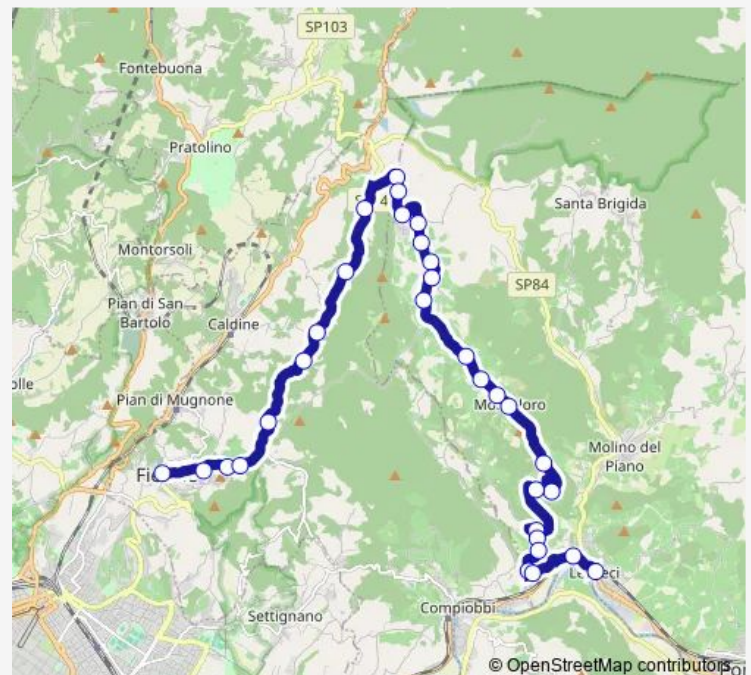

I Sodi\_V

Bivio Molino Laura\_V

Molino Laura\_V

Molin Del Piano Campo Sportivo\_V

Molin Del Piano Scuole\_V

Molin Del Piano\_V \*

### Route schedule

Bagnacavallo\_V \* — Molin Del Piano\_V \*

Monday 15:55

Tuesday 15:55

Wednesday 15:55

Thursday 15:55

Friday 15:55

Saturday —

### Route info

Direction: Bagnacavallo\_V \*

Stops: 18

Trip Duration: 0 hour 20 min