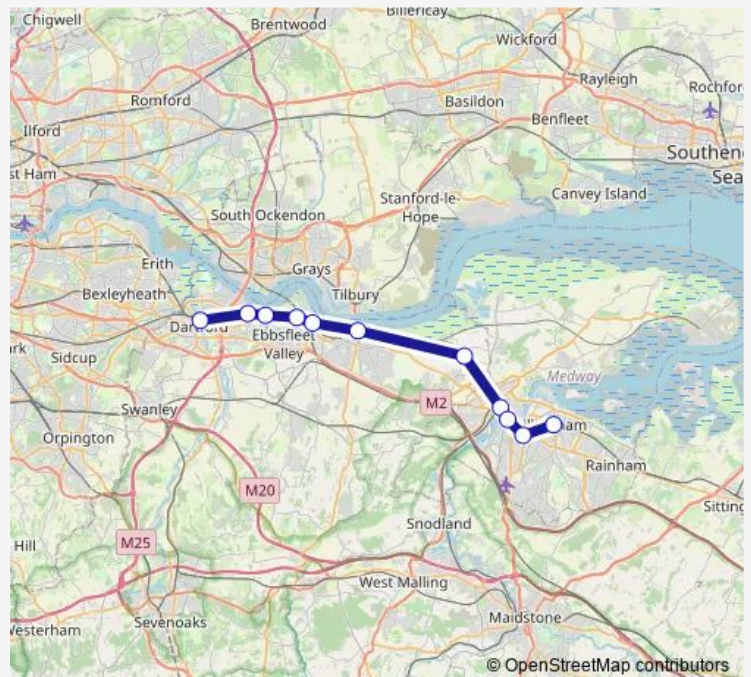

### Direction

Dartford — Gillingham (Kent)

11 stops

[Open route schedule](#)

Dartford

Stone Crossing

Greenhithe for Bluewater

Swanscombe

Northfleet

Gravesend

Higham

Strood

Rochester

Chatham

Gillingham (Kent)

### Route schedule

Dartford — Gillingham (Kent)

Monday	00:46-01:24 <sup>+1</sup>
Tuesday	00:07-01:24 <sup>+1</sup>
Wednesday	00:25-01:24 <sup>+1</sup>
Thursday	00:07-01:24 <sup>+1</sup>
Friday	00:25-01:24 <sup>+1</sup>
Saturday	00:28-01:24 <sup>+1</sup>
Sunday	00:28-00:46 <sup>+1</sup>

### Route info

Direction: Dartford

Stops: 11

Trip Duration: 0 hour 38 min

TI:Dfd->Glm — TL train service from DFD to Glm

Tl:Dfd->Glm Rail time schedules and route maps are available in an offline PDF at [busmaps.com](https://busmaps.com). Use the [busmaps.com](https://busmaps.com) website to see live bus times, train schedule or subway schedule, and step-by-step directions for all public transit in Rochester