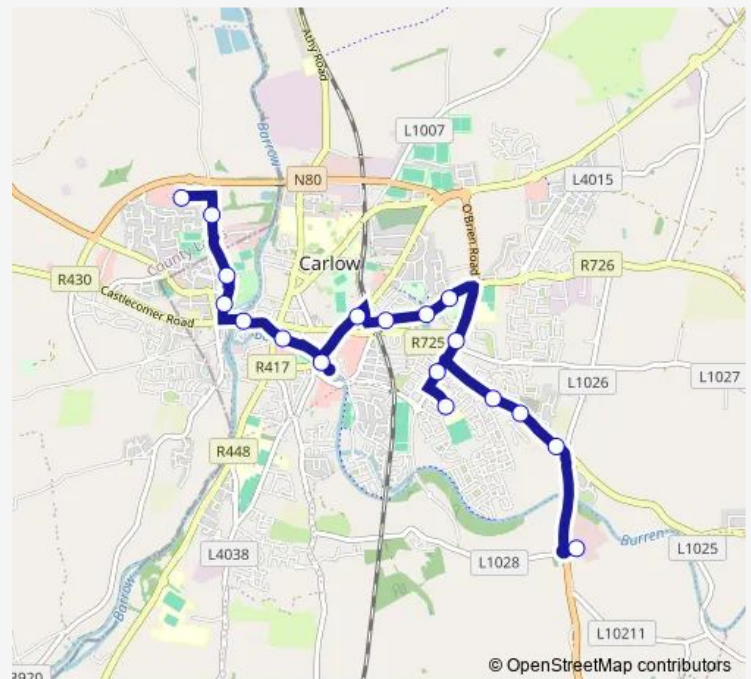

Fire Station

Hanover Bus Park

Kennedy Avenue

Castle

Maryborough Street

Duggan Avenue

Sleaty Street

Barrow Valley

Route schedule

Wexford Road Business Park — Barrow Valley

Monday	06:10-00:10 ⁺¹
Tuesday	06:10-00:10 ⁺¹
Wednesday	06:10-00:10 ⁺¹
Thursday	06:10-00:10 ⁺¹
Friday	06:10-00:10 ⁺¹
Saturday	06:10-00:10 ⁺¹
Sunday	08:20-23:50

Route info

Direction: Wexford Road Business Park

Stops: 18

Trip Duration: 0 hour 26 min

3920

© OpenStreetMap contributors

■ CW2 — Barrow Valley RPK - Business Park

BusMaps

Direction

Barrow Valley — Wexford Road Business Park

18 stops

[Open route schedule](#)

Barrow Valley

Sleaty Street

Duggan Avenue

Maryborough Street