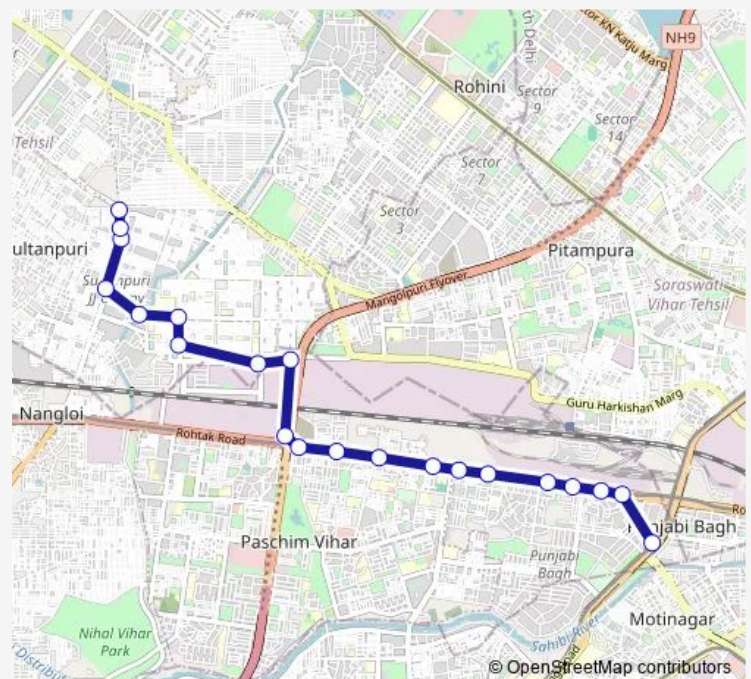

Thursday 12:10-16:20

Friday 12:10-16:20

Saturday 12:10-16:20

Sunday 12:10-16:20

Route info

Direction: Punjabi Bagh Terminal

Stops: 21

Trip Duration: 0 hour 35 min