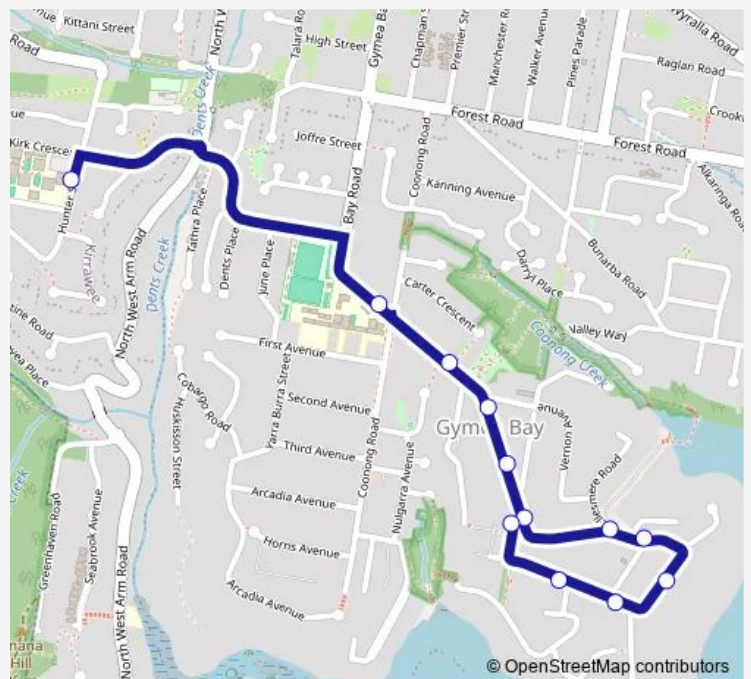

School Bus S309 Kirrawee HS to Gymea Bay

[Go to website](#)

Direction

Kirrawee High School, Hunter St — Casuarina Rd Opp Casuarina Road Reserve

12 stops

[Open route schedule](#)

- Kirrawee High School, Hunter St
- Gymea Bay Rd Opp Gymea Bay Public School
- Gymea Bay Rd Before Vernon Av
- Gymea Bay Rd At Vernon Av
- Gymea Bay Rd Before Greygum Pl
- Gymea Bay Rd Opp Casuarina Road Reserve
- Gymea Bay Rd At Ellesmere Rd
- Ellesmere Rd At Warcoo Av
- Ellesmere Rd After Bayhaven Pl
- Ellesmere Rd Opp Warcoo Av
- Ellesmere Rd At Flat Rock Rd
- Casuarina Rd Opp Casuarina Road Reserve

Route schedule

Kirrawee High School, Hunter St — Casuarina Rd Opp Casuarina Road Reserve

Monday	15:05
Tuesday	15:05
Wednesday	15:05
Thursday	15:05
Friday	15:05
Saturday	—
Sunday	—

Route info

Direction: Kirrawee High School, Hunter St

Stops: 12

Trip Duration: 0 hour 7 min

S309 — Kirrawee HS to Gymea Bay

S309 School Bus time schedules and route maps are available in an offline PDF at busmaps.com. Use the busmaps.com website to see live bus times, train schedule or subway schedule, and step-by-step directions for all public transit in Sydney