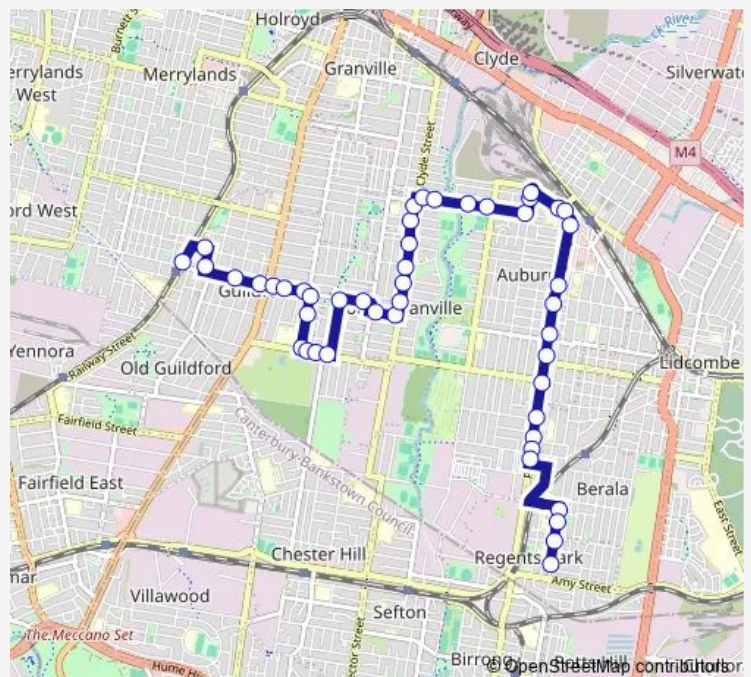

### Route schedule

Guildford Station, Railway St — Kingsland Rd After Wyatt Av

Monday 07:40

Tuesday 07:40

Wednesday 07:40

Thursday 07:40

Friday 07:40

Saturday —

### Route info

Direction: Guildford Station, Railway St

Stops: 47

Trip Duration: 0 hour 39 min

S579 — Guildford to Regents Park via Auburn

Clyde St Opp Brussels St

Clyde St At Nobbs St

Clyde St Opp Banksia St