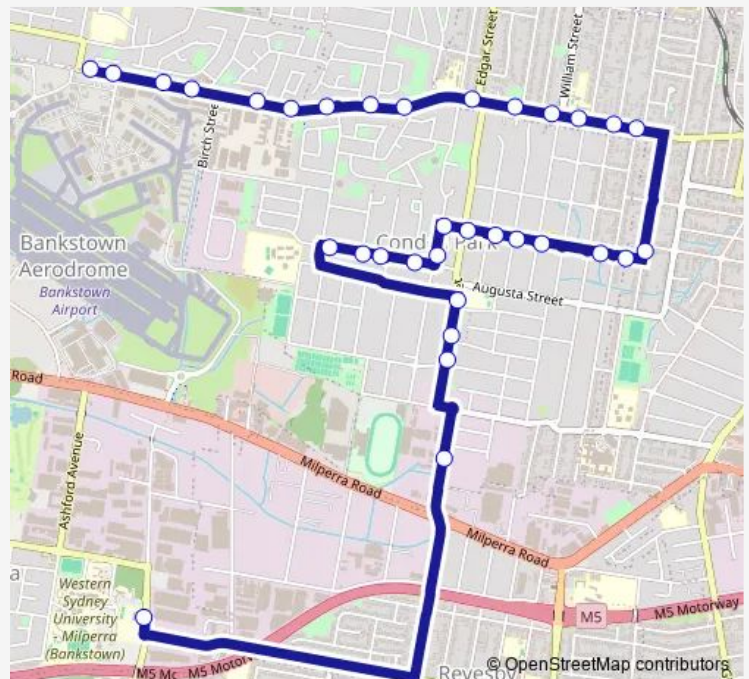

- Marion St At Ayers Cres
- Marion St Opp Airport Av
- Sturt Reserve, Marion St
- Marion St At Namoi Lane
- Marion St At Cumberland Av
- Marion St After Saric Av
- Marion St Opp Manahan St
- Marion St At Saltash St
- Marion St Opp Wren St
- Marion St At Edgar St
- Thella-Kenway Reserve, Marion St
- Marion St Opp William St
- Marion St Opp Hunter St
- Marion St At Highland Av
- Marion St Opp Clarence St
- Pringle Av At Chertsey Av
- Lancelot St Before Clarence St
- Lancelot St Before Market St
- Lancelot St At William St
- Lancelot St Opp O'Brien Park

Route schedule

Marion St At Ayers Cres — Mount St Joseph Catholic College, Horsley Rd

Monday	07:30
Tuesday	07:30
Wednesday	07:30
Thursday	07:30
Friday	07:30
Saturday	—
Sunday	—

Route info

Direction: Marion St At Ayers Cres

Stops: 33

Trip Duration: 0 hour 30 min

S543 — Georges Hall to Mount St Joseph Catholic College Milperra

Lancelot St After Taylor St

Lancelot St At Edgar St

Lancelot Street Shops, Lancelot St

Simmat Av Before Townsend St

Townsend St Opp Lee St

Townsend St At Mitchell St

Townsend St Opp Leemon St

Townsend St Before Manahan St

Condell Park Public School, Edgar St

Edgar St At Winifred St

Edgar St At Yanderra St

Edgar St After Ilma St