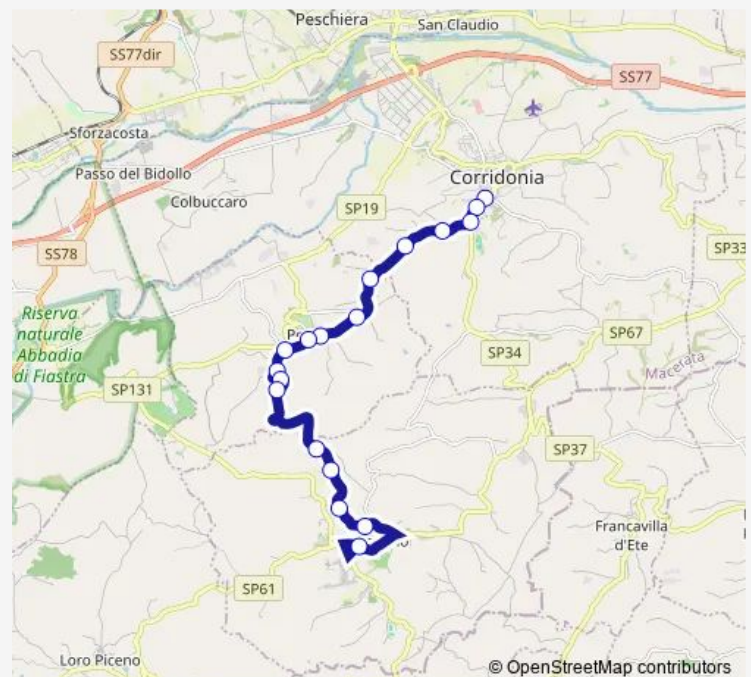

### Route schedule

Mogliano-1 — Corridonia Ipsia

Monday	06:15-08:00
Tuesday	06:15-08:00
Wednesday	06:15-08:00
Thursday	06:15-08:00
Friday	06:15-08:00
Saturday	06:15-08:00
Sunday	—

### Route info

Direction: Mogliano-1

Stops: 19

Trip Duration: 0 hour 18 min

■ Mogliano - Corridonia