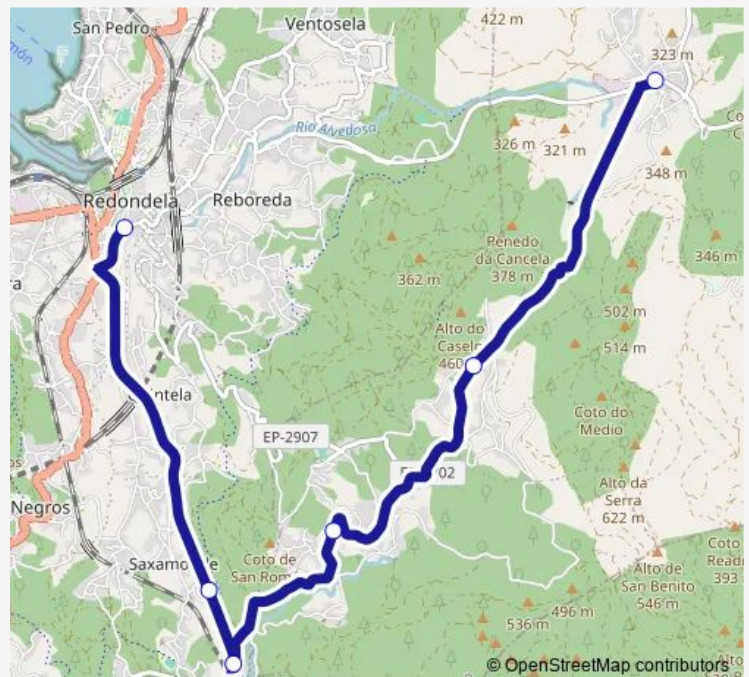

### Route schedule

Amoedo — Redondela

Monday 09:30

Tuesday 09:30

Wednesday 09:30

Thursday 09:30

Friday 09:30

Saturday —

### Route info

Direction: Amoedo

Stops: 6

Trip Duration: 0 hour 25 min

Xg624018 — Amoedo - Redondela

**Direction**

Redondela — Amoedo

6 stops