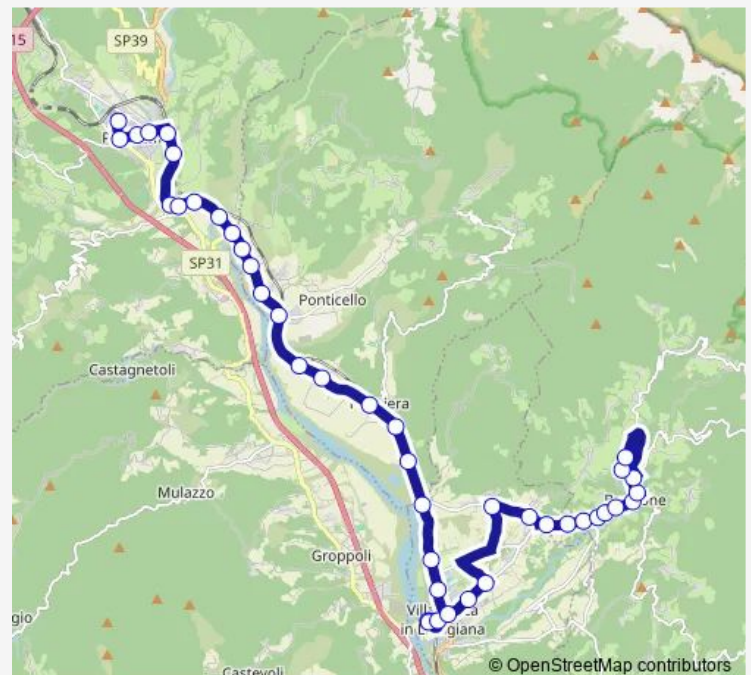

### Direction

Bagnone — Virgoletta

8 stops

[Open route schedule](#)

Bagnone

Bagnone Ponte Dir.Villafranca

Bagnone Piazza Dir.Villafranca

Bagnone Distributore Dir.Villafranca

### Route schedule

Bagnone — Virgoletta

Monday	10:40
Tuesday	—
Wednesday	—
Thursday	—
Friday	—
Saturday	—
Sunday	—

### Route info

Direction: Bagnone

Stops: 8

Trip Duration: 0 hour 5 min