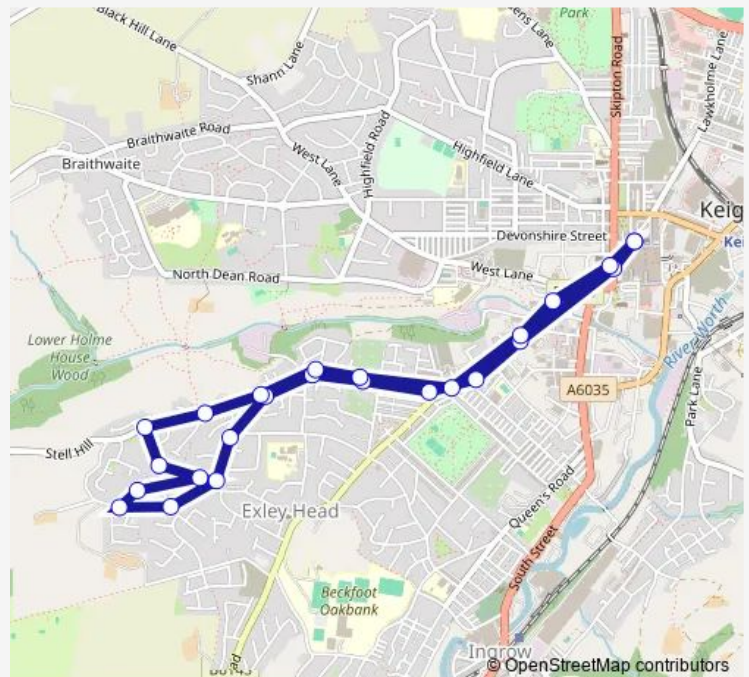

### Direction

Bus Station stand E — Bus Station stand E

25 stops

[Open route schedule](#)

Bus Station stand E

North Street

Keighley Health Centre

Rydal Street

### Route schedule

Bus Station stand E — Bus Station stand E

Monday 06:25-22:40

Tuesday 06:25-22:40

Wednesday 06:25-22:40

Thursday 06:25-22:40

Friday 06:25-22:40

Saturday 08:35-22:40

### Route info

Direction: Bus Station stand E

Stops: 25

Trip Duration: 0 hour 20 min

■ K6 — Keighley - Fell Lane Circular

BusMaps

Keighley Health Centre

Damside