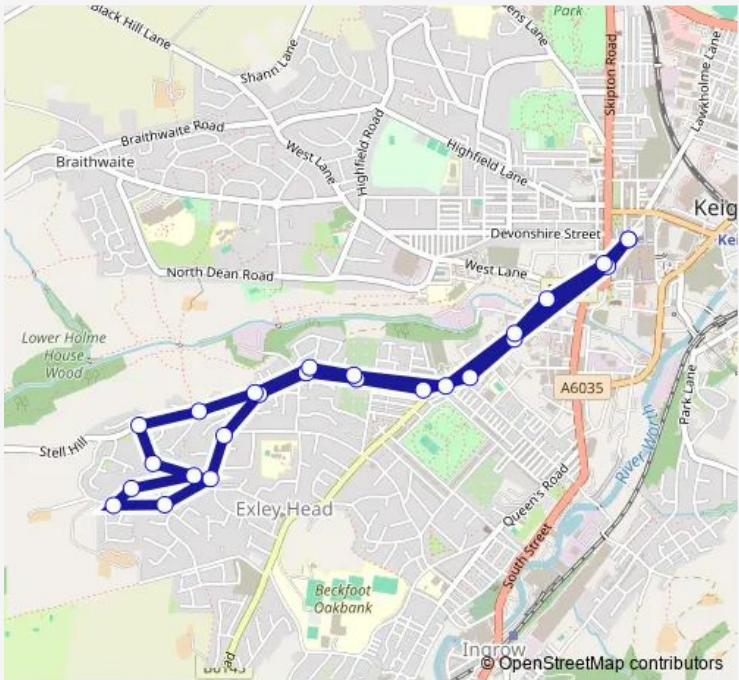

Bus K6 Keighley - Fell Lane Circular

[Go to website](#)

Direction
 Bus Station stand E — Bus Station stand E
 25 stops
[Open route schedule](#)

- Bus Station stand E
- North Street
- Keighley Health Centre
- Rydal Street
- Fell Lane Oakworth Rd
- Fell Lane Keighley
- Fell Lane Westfell Rd
- Fell Lane Nile St
- Wheat Head Drive Westburn Ave
- Wheat Head Drive Prospect Mount
- Wheat Head Ln Branshaw Drive
- Wheat Head Lane Wheat Head Crescent
- Wheathead Cres Wheathead Lane
- Prospect Mount Wheathead Drive
- Prospect Mount Fell Lane
- Fell Lane Prospect Mount
- Fell Lane Rose Meadows
- Fell Lane Nile St
- Fell Lane Holmewood Rd
- Fell Lane Keighley
- Rydal Street

Route schedule
 Bus Station stand E — Bus Station stand E

Monday	06:25-22:40
Tuesday	06:25-22:40
Wednesday	06:25-22:40
Thursday	06:25-22:40
Friday	06:25-22:40
Saturday	08:35-22:40
Sunday	11:35-16:35

Route info
 Direction: Bus Station stand E
 Stops: 25
 Trip Duration: 0 hour 22 min

■ K6 — Keighley - Fell Lane Circular **BusMaps**

Keighley Health Centre

Damside

North Street

Bus Station stand E

K6 Bus time schedules and route maps are available in an offline PDF at busmaps.com. Use the busmaps.com website to see live bus times, train schedule or subway schedule, and step-by-step directions for all public transit in Keighley

The schedule is provided in the local timezone. Times with "(+1)" indicate departures on the next day.

PDF file created on 2025-02-26

2024 BusMaps.com - All Rights Reserved