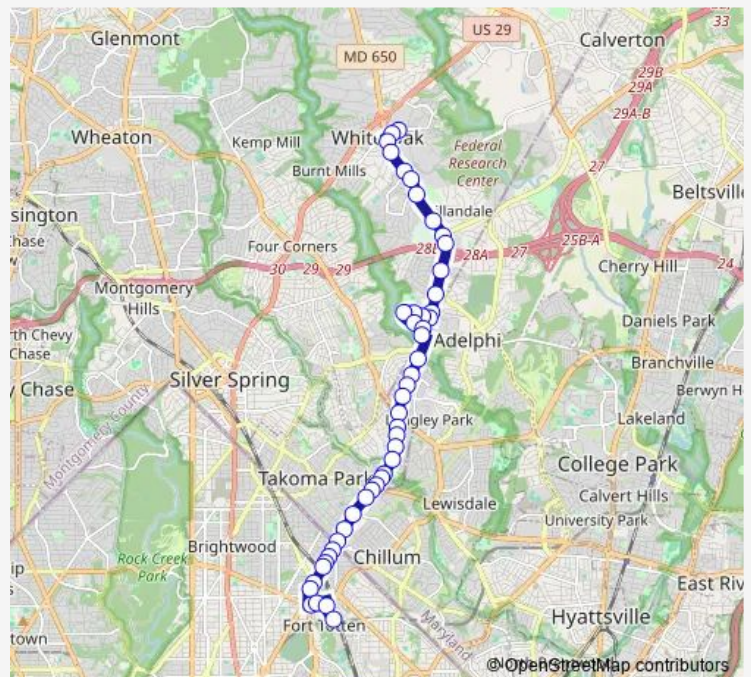

Southampton Dr+Beacon Rd

Southampton Dr+Ames Rd

Southampton Dr+Ames Rd

New Hampshire Av+Ruatan St

**Route schedule**

Lockwood Dr+White Oak Ctr — Fort Totten+Bay A

Monday 04:31-01:48<sup>+1</sup>

Tuesday 04:31-01:47<sup>+1</sup>

Wednesday 04:31-01:47<sup>+1</sup>

Thursday 04:31-01:48<sup>+1</sup>

Friday 04:31-01:47<sup>+1</sup>

Saturday 05:18-01:48<sup>+1</sup>

Sunday 05:16-01:46<sup>+1</sup>

**Route info**

Direction: Lockwood Dr+White Oak Ctr

Stops: 47

Trip Duration: 0 hour 29 min

**K6 — NEW Hampshire AVE-Maryland**

New Hampshire Av+Quebec St

New Hampshire Av+#8236

New Hampshire Av+Merrimac Dr

Takoma Langley+Bay G

New Hampshire Av+Kirklynn Av

## Route info

Direction: Fort Totten+Bay A

Stops: 56

Trip Duration: 0 hour 46 min

New Hampshire Av+Merrimac Dr

New Hampshire Av+#8229

New Hampshire Av+Quebec St

New Hampshire Av+Ruatan St