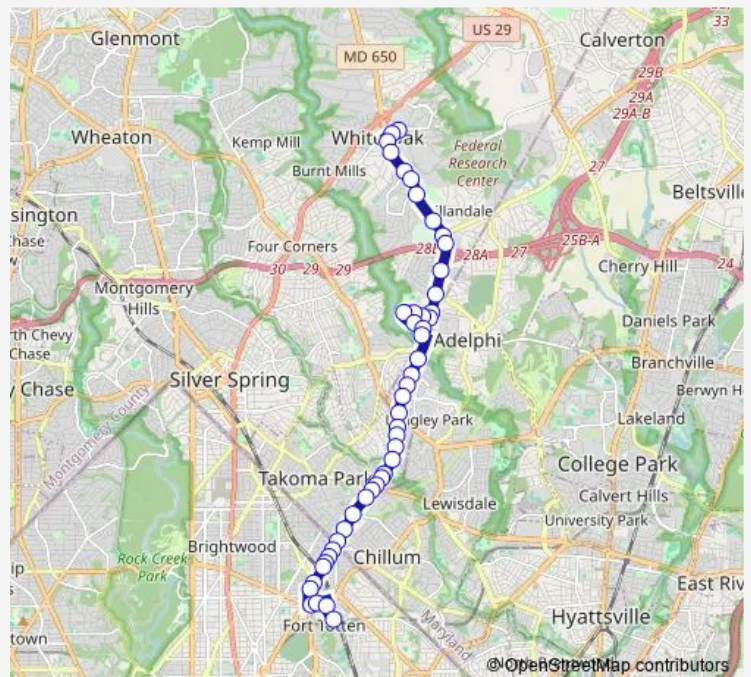

Southampton Dr+Beacon Rd

Southampton Dr+Ames Rd

Southampton Dr+Ames Rd

New Hampshire Av+Ruatan St

Route schedule

Lockwood Dr+White Oak Ctr — Fort Totten+Bay A

Monday 04:31-01:48⁺¹

Tuesday 04:31-01:47⁺¹

Wednesday 04:31-01:47⁺¹

Thursday 04:31-01:48⁺¹

Friday 04:31-01:47⁺¹

Saturday 05:18-01:48⁺¹

Sunday 05:16-01:46⁺¹

Route info

Direction: Lockwood Dr+White Oak Ctr

Stops: 47

Trip Duration: 0 hour 31 min

K6 — NEW Hampshire AVE-Maryland

New Hampshire Av+Quebec St

New Hampshire Av+#8236

New Hampshire Av+Merrimac Dr

Takoma Langley+Bay G

New Hampshire Av+Kirklynn Av

New Hampshire Av+Holton Ln

Route info

Direction: Fort Totten+Bay A

Stops: 56

Trip Duration: 0 hour 50 min

New Hampshire Av+Merrimac Dr

New Hampshire Av+#8229

New Hampshire Av+Quebec St

New Hampshire Av+Ruatan St