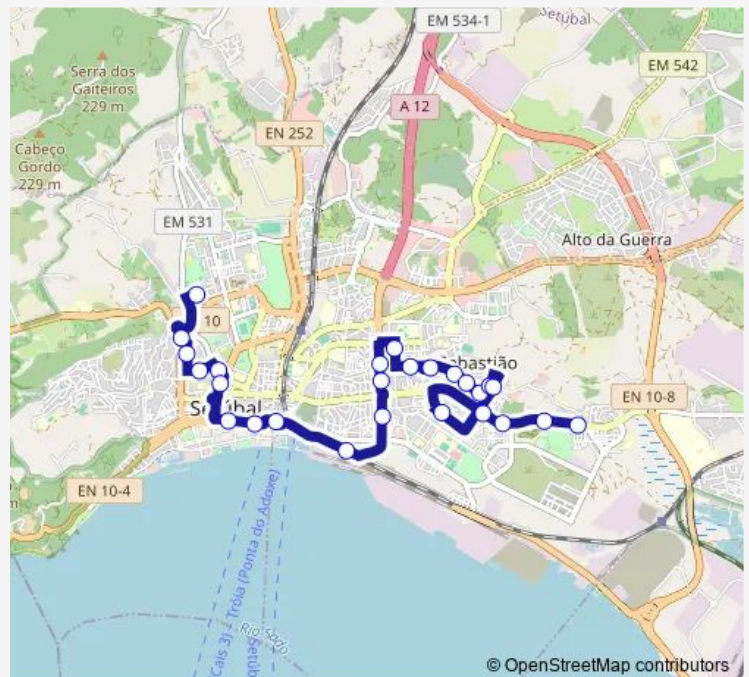

Avenida Luisa Todi (Biblioteca)

Setúbal (AV Luisa Todi 310)

Avenida 22 de Dezembro 52

Setúbal (R Jorge Sousa 18)

**Route schedule**

Manteigadas — Setúbal (R Timor)

Monday	06:45
Tuesday	06:45
Wednesday	06:45
Thursday	06:45
Friday	06:45
Saturday	—
Sunday	—

**Route info**

Direction: Manteigadas

Stops: 25

Trip Duration: 0 hour 30 min

4434 — Manteigadas - Setúbal (R. Timor)

Setúbal (R Oliveira Martins 17)

Setúbal (R Frei ANT Chagas) Igrj Jubileu

Setúbal (R GEN Daniel Sousa 110)

## Direction

Setúbal (R Timor) — Manteigadas

26 stops

[Open route schedule](#)

Setúbal (R Timor)

Setúbal (R GEN Daniel Sousa 110)

Setúbal (R Frei ANT Chagas) Igrj Jubileu

Setúbal (R Oliveira Martins 17)

## Route info

Direction: Setúbal (R Timor)

Stops: 26

Trip Duration: 0 hour 30 min

4434 Bus time schedules and route maps are available in an offline PDF at [busmaps.com](https://busmaps.com). Use the [busmaps.com](https://busmaps.com) website to see live bus times, train schedule or subway schedule, and step-by-step directions for all public transit in Setubal