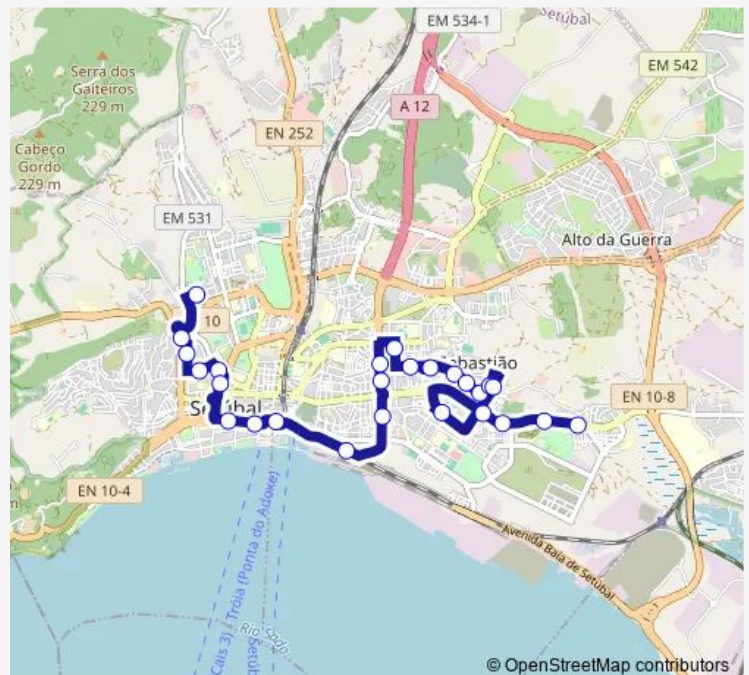

Route info

Direction: Manteigadas

Stops: 25

Trip Duration: 0 hour 30 min

4434 — Manteigadas - Setúbal (R. Timor)

Setúbal (R Oliveira Martins 17)

Setúbal (R Frei ANT Chagas) Igrj Jubileu

Setúbal (R GEN Daniel Sousa 110)

Setúbal (R Timor)

Direction

Setúbal (R Timor) — Manteigadas

26 stops

[Open route schedule](#)

Setúbal (R Timor)

Setúbal (R GEN Daniel Sousa 110)

Setúbal (R Frei ANT Chagas) Igrj Jubileu

Route schedule

Setúbal (R Timor) — Manteigadas

Monday 12:00-19:00

Tuesday 12:00-19:00

Wednesday 12:00-19:00

Thursday 12:00-19:00

Friday 12:00-19:00

Saturday —

Sunday —

Route info

Direction: Setúbal (R Timor)

Stops: 26

Trip Duration: 0 hour 30 min

4434 Bus time schedules and route maps are available in an offline PDF at busmaps.com. Use the busmaps.com website to see live bus times, train schedule or subway schedule, and step-by-step directions for all public transit in Setubal