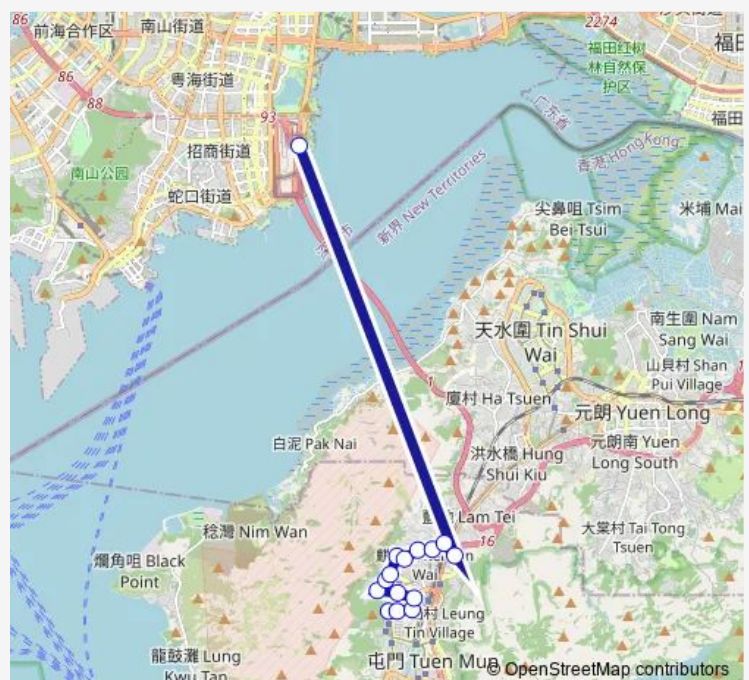

Route schedule

[Ctb] King LAI House Shan King Estate, Shek PAI TAU Road[[Kmb] King LAI House Shan King Estate — [Ctb] Shenzhen BAY Port[[Nlb] Shenzhen BAY Port

Monday	06:00-20:15
Tuesday	06:00-20:15
Wednesday	06:00-20:15
Thursday	06:00-20:15
Friday	06:00-20:15
Saturday	06:00-20:15
Sunday	06:00-20:15

Route info

Direction: [Ctb] King LAI House Shan King Estate, Shek PAI TAU Road[[Kmb] King LAI House Shan King Estate

Stops: 15

Trip Duration: 0 hour 34 min

[Ctb] NG LAU Road, Tsing LUN Road[[Kmb] NG LAU Road][Lwb] NG LAU Road

[Ctb] FU TAI Estate, Castle Peak Road[[Kmb] FU TAI Estate][Lwb] FU TAI Estate

[Ctb] Shenzhen BAY Port[[Nlb] Shenzhen BAY Port

Direction

[Ctb] Shenzhen BAY Port|[Nlb] Shenzhen BAY Port —
[Ctb] King LAI House Shan King Estate, Shek PAI TAU
Road|[Kmb] King LAI House Shan King Estate