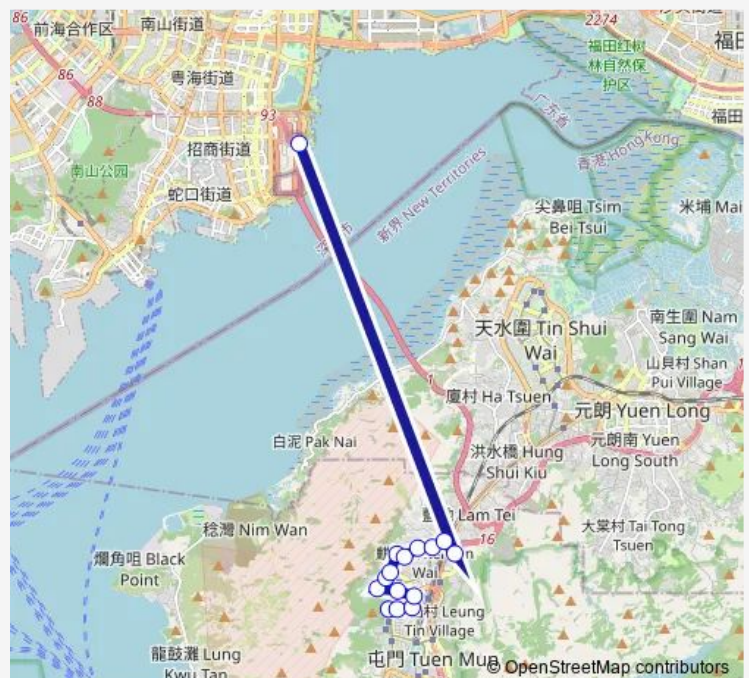

### Route schedule

[Ctb] King LAI House Shan King Estate, Shek PAI TAU Road[[Kmb] King LAI House Shan King Estate — [Ctb] Shenzhen BAY Port[[Nlb] Shenzhen BAY Port

Monday	06:00-20:15
Tuesday	06:00-20:15
Wednesday	06:00-20:15
Thursday	06:00-20:15
Friday	06:00-20:15
Saturday	06:00-20:15
Sunday	06:00-20:15

### Route info

Direction: [Ctb] King LAI House Shan King Estate, Shek PAI TAU Road[[Kmb] King LAI House Shan King Estate

Stops: 15

Trip Duration: 0 hour 36 min

[Ctb] NG LAU Road, Tsing LUN Road[[Kmb] NG LAU Road][Lwb] NG LAU Road

[Ctb] FU TAI Estate, Castle Peak Road[[Kmb] FU TAI Estate][Lwb] FU TAI Estate

[Ctb] Shenzhen BAY Port[[Nlb] Shenzhen BAY Port

## Direction

[Ctb] Shenzhen BAY Port|[Nlb] Shenzhen BAY Port —  
[Ctb] King LAI House Shan King Estate, Shek PAI TAU  
Road|[Kmb] King LAI House Shan King Estate

14 stops

[Open route schedule](#)

[Ctb] Shenzhen BAY Port|[Nlb] Shenzhen BAY Port